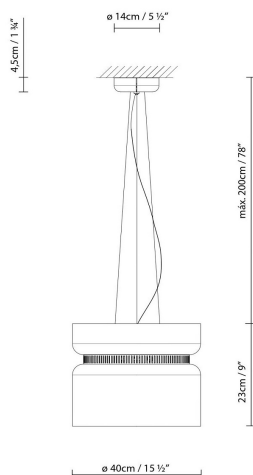

ASPEN S40 LED