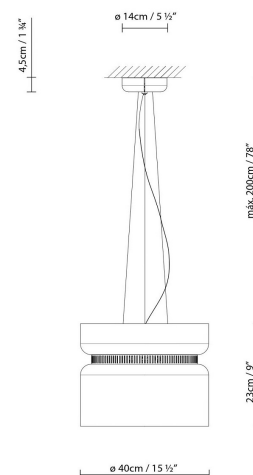

ASPEN S40

Aqua (matte)	Clear turquoise (matte)	Grey (matte)	Lemon (matte)
Limestone (matte)	Mango (matte)	Merlot (matte)	Ring: Black (matte)
River (matte)	Rose (matte)	Sea (matte)	Snow (matte)