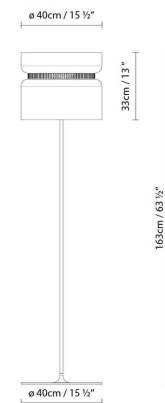

ASPEN F40

Aqua (matte)	Clear turquoise (matte)	Grey (matte)	Lemon (matte)
Limestone (matte)	Mango (matte)	Merlot (matte)	Ring: Black (matte)
River (matte)	Rose (matte)	Sea (matte)	Snow (matte)

CODE	LAMP	LIGHT SOURCE	DIM
  425 Peachtree Hills Ave. NE #3 Atlanta, GA 30305 404.876.1064 sales@illumco.com