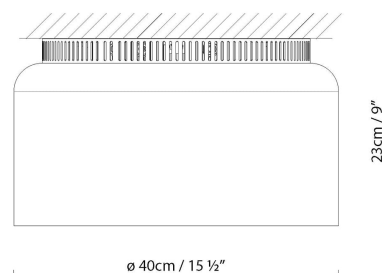

ASPEN C40

By Werner Aisslinger

Description:

Aluminum ceiling lamp with direct and diffuse light. Available in several matte lacquer finishes: grey, snow, lemon, mango, clear turquoise, and aqua. Now featuring new finishes: merlot, rose, sea, river and limestone. Ring in black finish.

ASPEN C40

Aqua (matte)	Clear turquoise (matte)	Grey (matte)	Lemon (matte)
Limestone (matte)	Mango (matte)	Merlot (matte)	Ring: Black (matte)
River (matte)	Rose (matte)	Sea (matte)	Snow (matte)