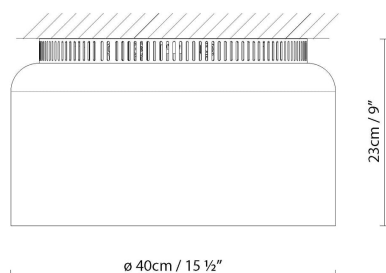

ASPEN C40 LED