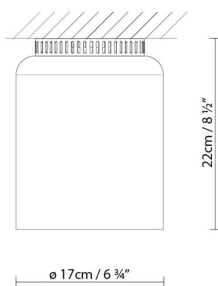

Description:

Aluminum ceiling lamp with direct and diffuse light. Available in several matte lacquer finishes: grey, snow, lemon, mango, clear turquoise, and aqua. Now featuring new finishes: merlot, rose, sea, river and limestone. Ring in black finish. Available in two sizes.

ASPEN C17A LED