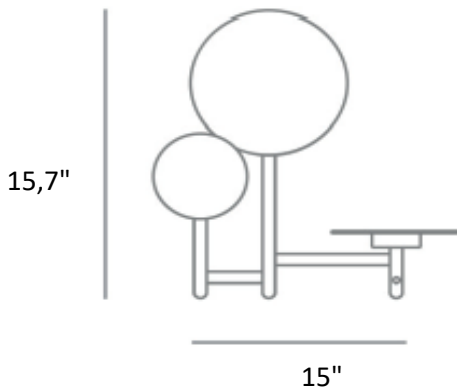

TABLE LAMP

MADE IN SPAIN

**MATERIAL:** BRASS  
BLOWN GLASS DIFFUSORS

**LED (Not incl.)**  
1x E12 4W  
1x E26 9W

**Weight Net:** 3kg  
**Weight Gross:** 4kg

**Package size (in cm)** 42x42x43

Product can be personalized upon request.

LACQUERED 61063

METALLIC 61063B

Dimmable Option on request

Cable length: 59,05" (19,68" \_39,37")