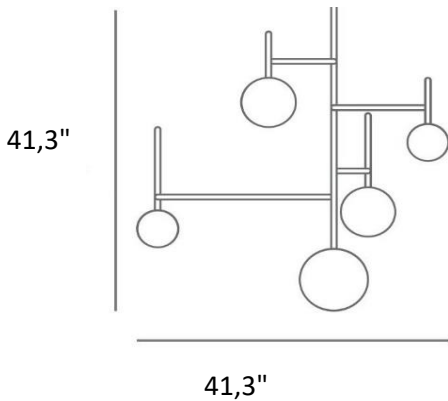

**HANGING LAMP**

**LACQUERED 60089**

**METALLIC 60089B**

**MADE IN SPAIN**

**MATERIAL:** BRASS  
BLOWN GLASS DIFFUSORS

**RECOMENDED BULB:**

2x E17 4W  
3x E26 9W

**Weight Net:** 7kg  
**Weight Gross:** 12kg

**Package size (in cm)** 113x113x47

**Product can be personalized upon request.**

**Size of Canopy: D4,72" H0,98"**

**Cable length: 59,05" (max.118,11")**

HANGING LAMP

23,6"

23,6"

MADE IN SPAIN

**MATERIAL:** BRASS  
BLOWN GLASS DIFFUSORS

**LED (Not incl.)**

1x E17 4W

2x E26 9W

**Weight Net:** 5kg

**Weight Gross:** 10kg

**Package size (in cm)** 62x62x62

Product can be personalized upon request.

LACQUERED 60088

METALLIC 60088B

Size of Canopy: D 4,72" H 0,98"

Cable length: 59,05" (max.118,11")