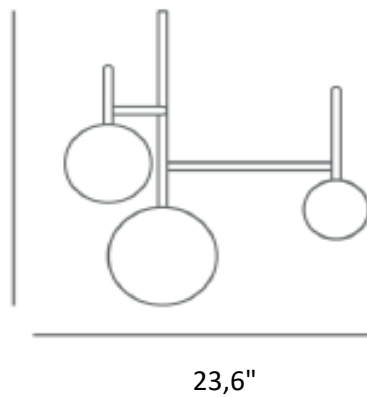

**HANGING LAMP**

**LACQUERED 60089**

**METALLIC 60089B**

**MADE IN SPAIN**

**MATERIAL:** BRASS  
BLOWN GLASS DIFFUSORS

**RECOMENDED BULB:**

2x E17 4W  
3x E26 9W

**Weight Net:** 7kg  
**Weight Gross:** 12kg

**Package size (in cm)** 113x113x47

**Product can be personalized upon request.**

**Size of Canopy: D4,72" H0,98"**

**Cable length: 59,05" (max.118,11")**

HANGING LAMP

23,6"

23,6"

MADE IN SPAIN

**MATERIAL:** BRASS  
BLOWN GLASS DIFFUSORS

**LED (Not incl.)**

1x E17 4W

2x E26 9W

**Weight Net:** 5kg

**Weight Gross:** 10kg

**Package size (in cm)** 62x62x62

Product can be personalized upon request.

LACQUERED 60088

METALLIC 60088B

Size of Canopy: D 4,72" H 0,98"

Cable length: 59,05" (max.118,11")