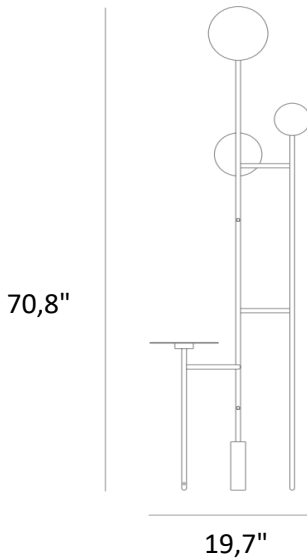

**almerich**  
A N E W L I G H T

**MOON**  
**AgusKim**

**REF: 62034**  
**62034B**

**FLOOR LAMP**

**LACQUERED 62034**

**METALLIC 62034B**

**MADE IN SPAIN**

**MATERIAL:** BRASS  
BLOWN GLASS DIFFUSORS

**LED (Not incl.)**

1x E17 4W  
2x E26 7-9W

**Weight Net:** 16kg  
**Weight Gross:** 21kg

**Package size (in cm)** 61x61x186

**Product can be personalized upon request.**

**Dimmable Option on request**

**Cable length: 118,11" (55,12" \_62,99")**