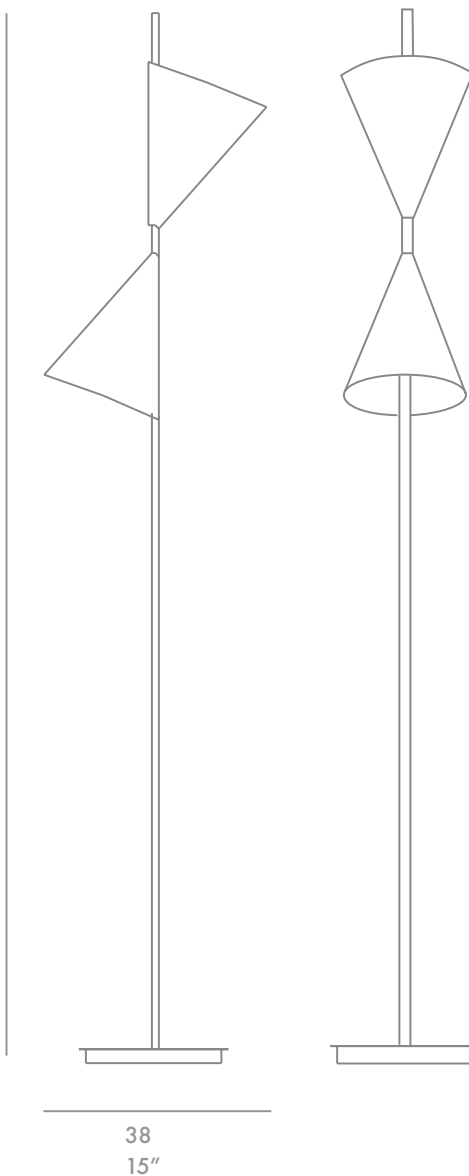

QUARTZ PINK
ROSA QUARZO

METALLIC METÁLICOS

CHROME
CROMADO

COPPER
COBRE

GOLD
ORO

180
71"

38
15"

Lighting for domestic use.