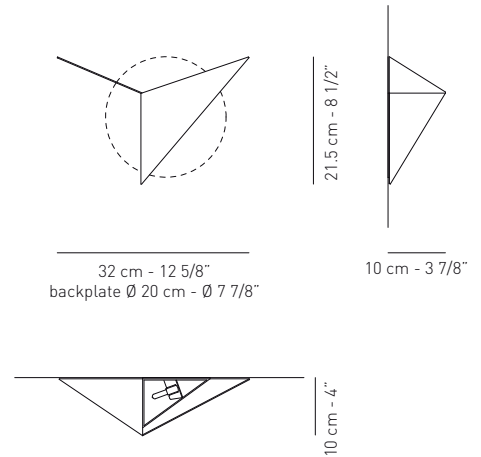

Light sources	G9 model: Halogen G9 1 x Max 60W, 120V, T4 LAMPS ARE NOT INCLUDED
Installation	Varnished metal backplate with holes for installation. Connect electrical wires into J-box.
Finish	Varnished metal.
Lampshade	Varnished metal.
Lampshade colors	BC CR

UA VASILY

Design by Manuel Vivian

Wall light available in textured white varnished metal or in polished steel. Halogen lamping.

Typology: WALL LIGHT

Certifications: **DRY LOCATION ONLY**
ADA

lb 2.20
ft³ 0.71