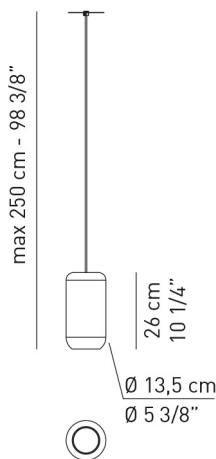

USURBANM

Design by Dima Loginoff

Collection consisting of aluminum ceiling lamps and suspended lamps.
Available in several colors and sizes.

Typology: SUSPENSION LAMP

Ratings

- Built in line voltage **LED** module
- CCT 3000 K
- Downlight
- Installs over 4 in. octagonal J-box
- Power supply 120V AC
- Switch mode: on-off, dimmable ELV trailing edge phase cut
- Aluminum body, painted
- Opalescent diffuser

lb 5.07 ft³ 0.8827

Ø 12 cm 4 3/4"

Product code composition

URBAN / downward lighting only

Type	Article	Colours	Finishing	Source
US	URBAN M	BC wrinkled white	XX	LED 15W - diffused beam 3000K
		BR matt bronze		
		NI matt nickel		

Typology: SUSPENSION LAMP

Ratings

- Built in line voltage **LED** module
- CCT 3000 K
- Downlight
- Installs over 4 in. octagonal J-box
- Power supply 120V AC
- Switch mode: on-off, dimmable ELV trailing edge phase cut
- Aluminum body, painted
- Opalescent diffuser

lb 4.18 ft³ 0.70

Ø 12 cm 4 3/4"

Product code composition

URBAN / downward lighting only

Type	Article	Colours	Finishing	Source
US	URBAN P	BC wrinkled white	XX	LED 15W - diffused beam 3000K
		BR matt bronze		
		NI matt nickel		