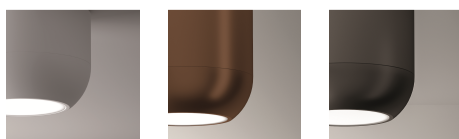

Available colors

BC
Wrinkled
white

BR
Matt
bronze

NI
Matt
nickel

USURBANM_XXLED

CUSTOMER _____ NOTES _____

_____

NOTICE:

Luminous flux for all LED luminaires is shown at source level.
Technical data could be subject to alteration without notice. Axo Light does not provide legal guarantee for the accuracy of this data sheet.

425 Peachtree Hills Ave. NE #3 Atlanta, GA 30305
404.876.1064 sales@illumco.com