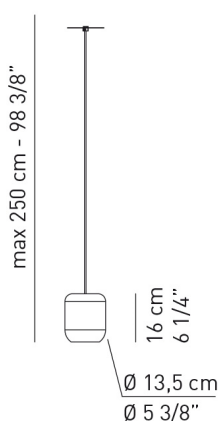

lb 5.07 ft³ 0.8827

Ø 12 cm 4 3/4"

Product code composition

URBAN / downward lighting only

Type	Article	Colours	Finishing	Source
US	URBAN M	BC wrinkled white	XX	LED 15W - diffused beam 3000K
		BR matt bronze		
		NI matt nickel		

NI
Matt
nickel

USURBANM_XXLED

CUSTOMER _____ NOTES _____

NOTICE:

Luminous flux for all LED luminaires is shown at source level.
Technical data could be subject to alteration without notice. Axo Light does not provide legal guarantee for the accuracy of this data sheet.

lb 4.18 ft³ 0.70

Ø 12 cm 4 3/4"

Product code composition

URBAN / downward lighting only

Type	Article	Colours	Finishing	Source
US	URBAN P	BC wrinkled white	XX	LED 15W - diffused beam 3000K
		BR matt bronze		
		NI matt nickel		