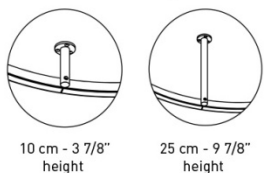

UPUL1160 - recessed
UPUL2160 - recessed
Design by Timo Ripatti

Collection consisting of wall lamps, ceiling lamps and suspended lamps in aluminum.
Available in several colors and sizes.

Typology: WALL, CEILING LAMP

Ratings

- Built in **LED** module
- CCT 3000 K
- Uplight (towards surface)
- Remote LED driver(s)
- Installs to ceiling or wall (requires recessed strain relief)
- Power supply 120/277V AC
- Switch mode: on-off
- Dimmable 1-10V LED driver (remote)
- Painted aluminum profile 23 x 23 mm
- Opalescent diffuser

h10cm lb 11.02 ft³ 20.12
h25cm lb 11.90 ft³ 20.12

Product code composition

U-LIGHT / h10 cm or h25 cm recessed ceiling lamp / DRIVER INCLUDED

Type	Article	Colours	Version	Source
UP	UL 1 160 LED (h10 cm)	AN anthracite grey	IN recessed canopy	LED 125W - diffused beam 3000K
	UL 2 160 LED (h25 cm)	RU rust brown		

DRY LOCATION CRI90 120/277VAC **LED** 11000 lm 88 lm/W

hole Ø 4,5 cm - 1 3/4" / min depth 10 cm - 3 7/8"

Application: both as ceiling (downlight or uplight mounting) or wall lamp (only wallward light).

example composition code | **UP** | **UL1160LED** | **RU** | **IN** |

Available colors

CUSTOMER _____ NOTES _____

UPUL _ 160LED _ _ IN

Luminous flux for all built-in LED luminaires is shown at source level.
Technical data could be subject to alteration without notice. Axo Light does not provide legal guarantee for the accuracy.