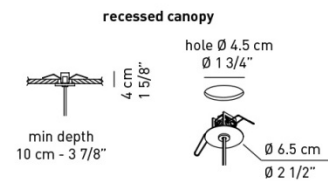

h10cm lb 5.95 ft³ 6.17
h25cm lb 6.83 ft³ 6.17

Product code composition

U-LIGHT / h10 cm or h25 cm recessed ceiling lamp / DRIVER INCLUDED

Type	Article	Colours	Version	Source
UP	UL 1 090 LED (h10 cm)	AN anthracite grey	IN recessed canopy	LED 63W - diffused beam 3000K
	UL 2 090 LED (h25 cm)	RU rust brown		

DRY LOCATION CRI90 120/277VAC **LED** 4904 lm 78 lm/W

hole Ø 4,5 cm - 1 3/4" / min depth 10 cm - 3 7/8"

Application: both as ceiling (downlight or uplight mounting) or wall lamp (only wallward light).

example composition code | **UP** | **UL1090LED** | **RU** | **IN** |

h10cm lb 7.05 ft³ 10.76
 h25cm lb 7.93 ft³ 10.76

Product code composition

U-LIGHT / h10 cm or h25 cm recessed ceiling lamp / DRIVER INCLUDED

Type	Article	Colours	Version	Source
UP	UL 1 120 LED (h10 cm)	AN anthracite grey	IN recessed canopy	LED 86W - diffused beam 3000K
	UL 2 120 LED (h25 cm)	RU rust brown		

h10cm lb 11.02 ft³ 20.12
 h25cm lb 11.90 ft³ 20.12

Product code composition

U-LIGHT / h10 cm or h25 cm recessed ceiling lamp / DRIVER INCLUDED

Type	Article	Colours	Version	Source
UP	UL 1 160 LED (h10 cm)	AN anthracite grey	IN recessed canopy	LED 125W - diffused beam 3000K
	UL 2 160 LED (h25 cm)	RU rust brown		