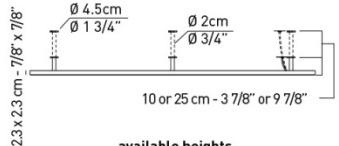

DRY LOCATION CRI90 120/277VAC **LED** 4904 lm 78 lm/W

hole Ø 4,5 cm - 1 3/4" / min depth 10 cm - 3 7/8"

Application: both as ceiling (downlight or uplight mounting) or wall lamp (only wallward light).

example composition code | **UP** | **UL1090LED** | **RU** | **IN** |

DRY LOCATION CRI90 120/277VAC **LED** 7354 lm 86 lm/W

hole Ø 4,5 cm - 1 3/4" / min depth 10 cm - 3 7/8"

Application: both as ceiling (downlight or uplight mounting) or wall lamp (only wallward light).

example composition code | **UP** | **UL2120LED** | **AN** | **IN** |

h10cm lb 11.02 ft³ 20.12
 h25cm lb 11.90 ft³ 20.12

Product code composition

U-LIGHT / h10 cm or h25 cm recessed ceiling lamp / DRIVER INCLUDED

Type	Article	Colours	Version	Source
UP	UL 1 160 LED (h10 cm)	AN anthracite grey	IN recessed canopy	LED 125W - diffused beam 3000K
	UL 2 160 LED (h25 cm)	RU rust brown		

DRY LOCATION CRI90 120/277VAC **LED** 11000 lm 88 lm/W

hole Ø 4,5 cm - 1 3/4" / min depth 10 cm - 3 7/8"

Application: both as ceiling (downlight or uplight mounting) or wall lamp (only wallward light).

example composition code | **UP** | **UL1160LED** | **RU** | **IN** |