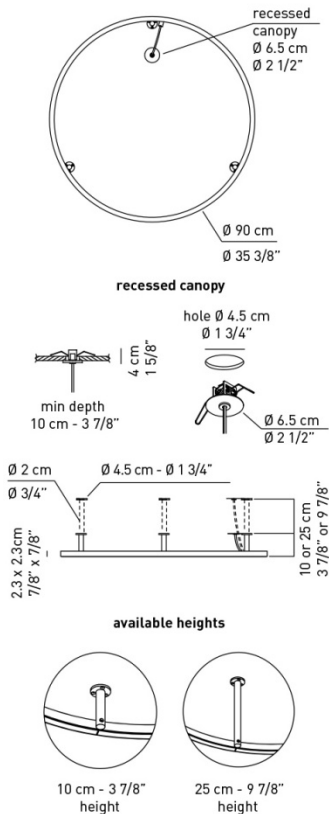

h10cm lb 5.95 ft³ 6.17
h25cm lb 6.83 ft³ 6.17

Product code composition

U-LIGHT / h10 cm or h25 cm recessed ceiling lamp / DRIVER INCLUDED

Type	Article	Colours	Version	Source
UP	UL 1 090 LED (h10 cm)	AN anthracite grey	IN recessed canopy	LED 63W - diffused beam 3000K
	UL 2 090 LED (h25 cm)	RU rust brown		

DRY LOCATION CRI90 120/277VAC **LED** 4904 lm 78 lm/W

hole Ø 4,5 cm - 1 3/4" / min depth 10 cm - 3 7/8"

Application: both as ceiling (downlight or uplight mounting) or wall lamp (only wallward light).

example composition code | **UP** | **UL1090LED** | **RU** | **IN** |

h10cm lb 7.05 ft³ 10.76
 h25cm lb 7.93 ft³ 10.76

Product code composition

U-LIGHT / h10 cm or h25 cm recessed ceiling lamp / DRIVER INCLUDED

Type	Article	Colours	Version	Source
UP	UL 1 120 LED (h10 cm)	AN anthracite grey	IN recessed canopy	LED 86W - diffused beam 3000K
	UL 2 120 LED (h25 cm)	RU rust brown		

DRY LOCATION CRI90 120/277VAC **LED** 11000 lm 88 lm/W

hole Ø 4,5 cm - 1 3/4" / min depth 10 cm - 3 7/8"

Application: both as ceiling (downlight or uplight mounting) or wall lamp (only wallward light).

example composition code | **UP** | **UL1160LED** | **RU** | **IN** |