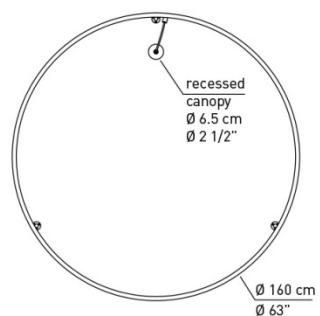

DRY LOCATION CRI90 120/277VAC **LED** 4904 lm 78 lm/W

hole Ø 4,5 cm - 1 3/4" / min depth 10 cm - 3 7/8"

Application: both as ceiling (downlight or uplight mounting) or wall lamp (only wallward light).

example composition code | **UP** | **UL1090LED** | **RU** | **IN** |

h10cm lb 7.05 ft³ 10.76
 h25cm lb 7.93 ft³ 10.76

Product code composition

U-LIGHT / h10 cm or h25 cm recessed ceiling lamp / DRIVER INCLUDED

Type	Article	Colours	Version	Source
UP	UL 1 120 LED (h10 cm)	AN anthracite grey	IN recessed canopy	LED 86W - diffused beam 3000K
	UL 2 120 LED (h25 cm)	RU rust brown		

DRY LOCATION CRI90 120/277VAC **LED** 7354 lm 86 lm/W

hole Ø 4,5 cm - 1 3/4" / min depth 10 cm - 3 7/8"

Application: both as ceiling (downlight or uplight mounting) or wall lamp (only wallward light).

example composition code | **UP** | **UL2120LED** | **AN** | **IN** |

h10cm lb 11.02 ft³ 20.12
 h25cm lb 11.90 ft³ 20.12

Product code composition

U-LIGHT / h10 cm or h25 cm recessed ceiling lamp / DRIVER INCLUDED

Type	Article	Colours	Version	Source
UP	UL 1 160 LED (h10 cm)	AN anthracite grey	IN recessed canopy	LED 125W - diffused beam 3000K
	UL 2 160 LED (h25 cm)	RU rust brown		