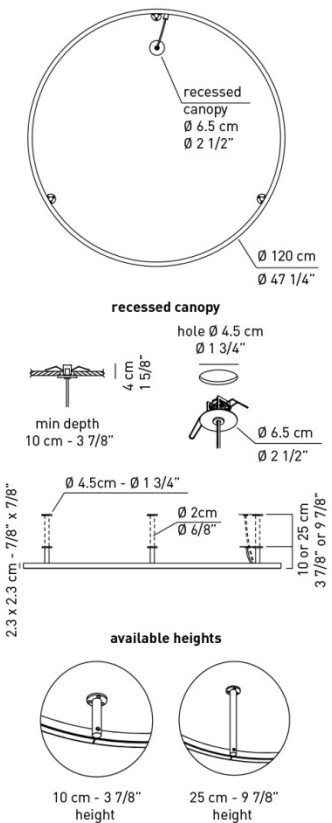

h10cm lb 5.95 ft³ 6.17
h25cm lb 6.83 ft³ 6.17

Product code composition

U-LIGHT / h10 cm or h25 cm recessed ceiling lamp / DRIVER INCLUDED

Type	Article	Colours	Version	Source
UP	UL 1 090 LED (h10 cm)	AN anthracite grey	IN recessed canopy	LED 63W - diffused beam 3000K
	UL 2 090 LED (h25 cm)	RU rust brown		

h10cm lb 7.05 ft³ 10.76
 h25cm lb 7.93 ft³ 10.76

Product code composition

U-LIGHT / h10 cm or h25 cm recessed ceiling lamp / DRIVER INCLUDED

Type	Article	Colours	Version	Source
UP	UL 1 120 LED (h10 cm)	AN anthracite grey	IN recessed canopy	LED 86W - diffused beam 3000K
	UL 2 120 LED (h25 cm)	RU rust brown		

DRY LOCATION CRI90 120/277VAC **LED** 7354 lm 86 lm/W

hole Ø 4,5 cm - 1 3/4" / min depth 10 cm - 3 7/8"

Application: both as ceiling (downlight or uplight mounting) or wall lamp (only wallward light).

example composition code | **UP** | **UL2120LED** | **AN** | **IN** |

h10cm lb 11.02 ft³ 20.12
 h25cm lb 11.90 ft³ 20.12

Product code composition

U-LIGHT / h10 cm or h25 cm recessed ceiling lamp / DRIVER INCLUDED

Type	Article	Colours	Version	Source
UP	UL 1 160 LED (h10 cm)	AN anthracite grey	IN recessed canopy	LED 125W - diffused beam 3000K
	UL 2 160 LED (h25 cm)	RU rust brown		