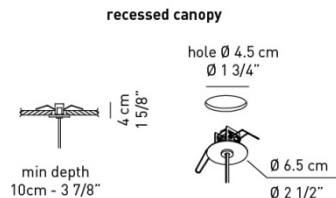

USULA120 - recessed

Design by Timo Ripatti

Collection consisting of wall lamps, ceiling lamps and suspended lamps in aluminum. Available in several colors and sizes.

Typology: SUSPENDED LAMP

Ratings

- •Built in **LED** module
- •CCT 3000 K
- •Downlight
- •Remote LED driver(s)
- •Installs to ceiling (requires recessed strain relief)
- •Power supply 120/277V AC
- •Switch mode: on-off
- •Dimmable 1-10V LED driver (remote)
- •Painted aluminum profile 23 x 23 mm
- •Opalescent diffuser

lb 6.61 ft³ 10.76 Product code composition

U-LIGHT / recessed suspension / DRIVER INCLUDED

Type	Article	Colours	Version	Source
US	ULA 120 LED	AN anthracite grey	IN recessed canopy	LED 86W - diffused beam 3000K
		RU rust brown		

DRY LOCATION CRI90 120/277VAC **LED** 7354 lm 86 lm/W

hole Ø 4,5 cm - 1 3/4" / min depth 10 cm - 3 7/8"

example composition code | US | ULA120LED | RU | IN |

Available colors

AN Anthracite grey   RU Rust brown

CUSTOMER _____ NOTES _____

USULA120LED _ _ IN

Luminous flux for all built-in LED luminaires is shown at source level. Technical data could be subject to alteration without notice. Axo Light does not provide legal guarantee for the

425 Peachtree Hills Ave. NE #3 Atlanta, GA 30305
404.876.1064 sales@illumco.com