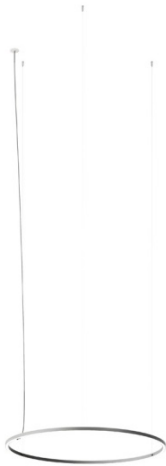

USULA120 - recessed

Design by Timo Ripatti

Collection consisting of wall lamps, ceiling lamps and suspended lamps in aluminum. Available in several colors and sizes.

Typology: SUSPENDED LAMP

Ratings

- •Built in **LED** module
- •CCT 3000 K
- •Downlight
- •Remote LED driver(s)
- •Installs to ceiling (requires recessed strain relief)
- •Power supply 120/277V AC
- •Switch mode: on-off
- •Dimmable 1-10V LED driver (remote)
- •Painted aluminum profile 23 x 23 mm
- •Opalescent diffuser

lb 6.61 ft³ 10.76 Product code composition

U-LIGHT / recessed suspension / DRIVER INCLUDED

Type	Article	Colours	Version	Source
US	ULA 120 LED	AN anthracite grey	IN recessed canopy	LED 86W - diffused beam 3000K
		RU rust brown		

DRY LOCATION CRI90 120/277VAC **LED** 7354 lm 86 lm/W

hole Ø 4,5 cm - 1 3/4" / min depth 10 cm - 3 7/8"

example composition code | US | ULA120LED | RU | IN |

Available colors

AN Anthracite grey   RU Rust brown

CUSTOMER _____ NOTES _____

USULA120LED _ _ IN

Luminous flux for all built-in LED luminaires is shown at source level. Technical data could be subject to alteration without notice. Axo Light does not provide legal guarantee for the

425 Peachtree Hills Ave. NE #3 Atlanta, GA 30305
404.876.1064 sales@illumco.com