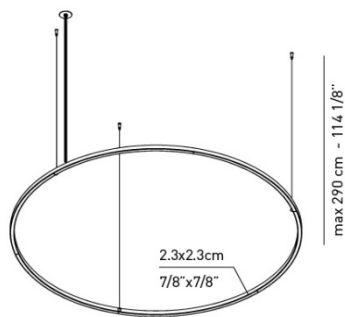

Ratings

- Built in **LED** module
- CCT 3000 K
- Downlight
- Remote LED driver(s)
- Installs to ceiling (requires recessed strain relief)
- Power supply 120/277V AC
- Switch mode: on-off
- Dimmable 1-10V LED driver (remote)
- Painted aluminum profile 23 x 23 mm
- Opalescent diffuser

lb 10.58 ft³ 20.12

Product code composition

U-LIGHT / recessed suspension / DRIVER INCLUDED

Type	Article	Colours	Version	Source
US	ULA 160 LED	AN anthracite grey	IN recessed canopy	LED 125W - diffused beam 3000K
		RU rust brown		

Ø 160 cm - Ø 63

DRY LOCATION

CRI90

120/277VAC

LED

11000 lm

88 lm/W

hole Ø 4,5 cm - 1 3/4" / min depth 10 cm - 3 7/8"

example composition code | US | ULA160LED | RU | IN |