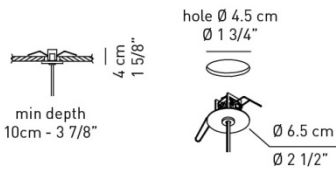

lb 5.51 ft³ 6.178

Product code composition

recessed canopy

U-LIGHT / recessed suspension / DRIVER INCLUDED

Type	Article	Colours	Version	Source
US	ULA 090 LED	AN anthracite grey	IN recessed canopy	LED 63W - diffused beam 3000K
		RU rust brown		

DRY LOCATION

CRI90

120/277VAC

4904 lm 78 lm/W

hole Ø 4,5 cm - 1 3/4" / min depth 10 cm - 3 7/8"

example composition code **US** **ULA090LED** **AN** **IN**

Available colors

AN
Anthracite
grey

Ø 160 cm - Ø 63

DRY LOCATION

CRI90

120/277VAC

LED

11000 lm

88 lm/W

hole Ø 4,5 cm - 1 3/4" / min depth 10 cm - 3 7/8"