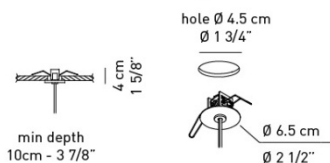

recessed canopy

Available colors

USULA160LED _ _ IN

CUSTOMER _____

NOTES _____

Luminous flux for all built-in LED luminaires is shown at source level.

Technical data could be subject to alteration without notice. Axo Light does not provide legal guarantee for the

425 Peachtree Hills Ave. NE #3 Atlanta, GA 30305
404.876.1064 sales@illumco.com