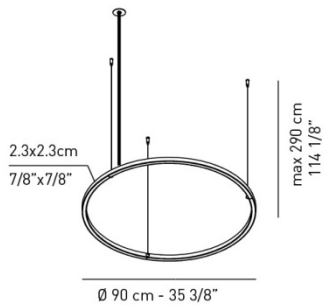

lb 5.51 ft³ 6.178

Product code composition

recessed canopy

U-LIGHT / recessed suspension / DRIVER INCLUDED

Type	Article	Colours	Version	Source
US	ULA 090 LED	AN anthracite grey	IN recessed canopy	LED 63W - diffused beam 3000K
		RU rust brown		

DRY LOCATION

CRI90

120/277VAC

4904 lm 78 lm/W

hole Ø 4,5 cm - 1 3/4" / min depth 10 cm - 3 7/8"

example composition code **US** **ULA090LED** **AN** **IN**

Available colors

AN
Anthracite
grey

Ø 160 cm - Ø 63

DRY LOCATION

CRI90

120/277VAC

LED

11000 lm

88 lm/W

hole Ø 4,5 cm - 1 3/4" / min depth 10 cm - 3 7/8"