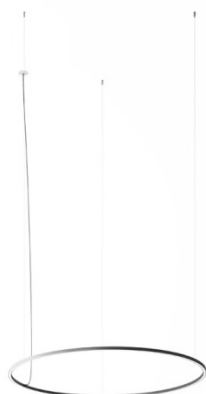

USULA160 - recessed
Design by Timo Ripatti

Collection consisting of wall lamps, ceiling lamps and suspended lamps in aluminum.
Available in several colors and sizes.

Typology: SUSPENDED LAMP

Ratings

- Built in **LED** module
- CCT 3000 K
- Downlight
- Remote LED driver(s)
- Installs to ceiling (requires recessed strain relief)
- Power supply 120/277V AC
- Switch mode: on-off
- Dimmable 1-10V LED driver (remote)
- Painted aluminum profile 23 x 23 mm
- Opalescent diffuser

lb 10.58 ft³ 20.12

Product code composition

U-LIGHT / recessed suspension / DRIVER INCLUDED

Type	Article	Colours	Version	Source
US	ULA 160 LED	AN anthracite grey	IN recessed canopy	LED 125W - diffused beam 3000K
		RU rust brown		

Ø 160 cm - Ø 63

DRY LOCATION

CRI90

120/277VAC

LED

11000 lm

88 lm/W

hole Ø 4,5 cm - 1 3/4" / min depth 10 cm - 3 7/8"

example composition code | US | ULA160LED | RU | IN |

recessed canopy

Available colors

USULA160LED _ _ IN

CUSTOMER _____

NOTES _____

Luminous flux for all built-in LED luminaires is shown at source level.

Technical data could be subject to alteration without notice. Axo Light does not provide legal guarantee for the

425 Peachtree Hills Ave. NE #3 Atlanta, GA 30305
404.876.1064 sales@illumco.com