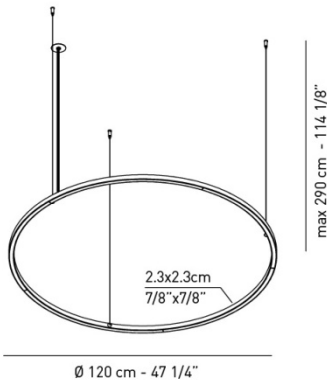

Ratings

- •Built in **LED** module
- •CCT 3000 K
- •Downlight
- •Remote LED driver(s)
- •Installs to ceiling (requires recessed strain relief)
- •Power supply 120/277V AC
- •Switch mode: on-off
- •Dimmable 1-10V LED driver (remote)
- •Painted aluminum profile 23 x 23 mm
- •Opalescent diffuser

lb 6.61 ft³ 10.76 Product code composition

U-LIGHT / recessed suspension / DRIVER INCLUDED

Type	Article	Colours	Version	Source
US	ULA 120 LED	AN anthracite grey	IN recessed canopy	LED 86W - diffused beam 3000K
		RU rust brown		

DRY LOCATION CRI90 120/277VAC **LED** 7354 lm 86 lm/W

hole Ø 4,5 cm - 1 3/4" / min depth 10 cm - 3 7/8"

example composition code | US | ULA120LED | RU | IN |