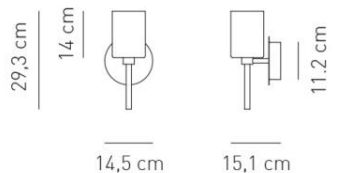

Typology: wall lamp

Ratings

- G4
- Diffused light
- Installs over 4 in. octagonal J-box
- Power supply 120V AC
- Switch mode: on-off
- Metal body, chrome
- Clear or coloured diffuser

12V VERSION

- Dimmable ELV trailing edge, phase cut transformer

LED BULB VERSION

- CCT of the included LED bulb 3000 K

Product code composition

SPILLRAY / transformer INCLUDED

Type	Article	Colours	Finish	Source
UA	SPILLR	CS crystal	CR chrome	12V G4 1xMax 20W 12Vac halo included - 120Vac
		RS red		
		GR grey		