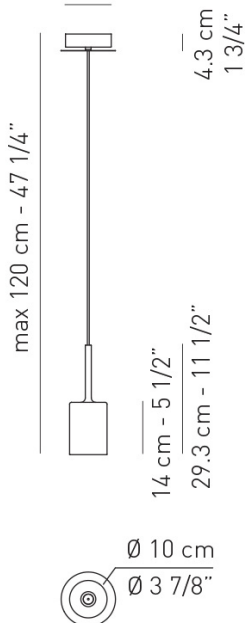

lb 2.65 ft³ 0.706

Ø 12.2 cm - Ø 4 3/4"

example composition code | **US** | **SPILLP** | **BR** | **CR** | **12V**

SPILLRAY / driver INCLUDED - for dimmable options contact our representatives.

| Type | Article | Colours | Finish | Source |
|------|---------|---------------------------|------------------|---|
| US | SPILL P | CS crystal | CR chrome | LED G4 1x1.5W 12Vdc included not dimmable diffused beam - 3000K |
| | | RS red | | |
| | | GR grey | | |
| | | BR metallic bronze | | |

lb 3.09 ft³ 1.766

Ø 12.2 cm - Ø 4 3/4"

example composition code | US | SPILLM | GR | CR | 12V

SPILLRAY / driver INCLUDED - for dimmable options contact our representatives.

| Type | Article | Colours | Finish | Source |
|------|---------|--------------------|-----------|---|
| US | SPILL M | CS crystal | CR chrome | LED G4 1x1.5W 12Vdc included not dimmable diffused beam - 3000K |
| | | RS red | | |
| | | GR grey | | |
| | | BR metallic bronze | | |

lb 3.53 ft³ 1.766

Ø 12.2 cm - Ø 4 3/4"

4.3 cm
1 3/4"

max 120 cm - 47 1/4"

10 cm - 4"
25.3 cm - 10"

Ø 14 cm
Ø 5 1/2"

example composition code | US | SPILL G | RS | CR | 12V

SPILLRAY / driver INCLUDED - for dimmable options contact our representatives.