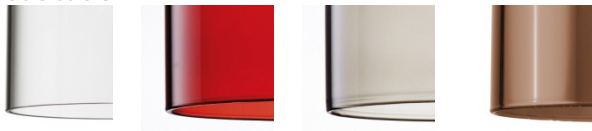

US SPILL P
Design by Manuel Vivian

Collection consisting of wall lamps, recessed ceiling lamps and suspended lamps. The diffusers are made of glass with chrome-plated metal frame. Available in several colours and sizes. Halo or LED light source.

lb 2.65 ft³ 0.706

Ø 12.2 cm - Ø 4 3/4"

example composition code | **US** | **SPILLP** | **BR** | **CR** | **12V**

SPILLRAY / driver INCLUDED - for dimmable options contact our representatives.

| Type | Article | Colours | Finish | Source |
|------|---------|---------------------------|------------------|---|
| US | SPILL P | CS crystal | CR chrome | LED G4 1x1.5W 12Vdc included not dimmable diffused beam - 3000K |
| | | RS red | | |
| | | GR grey | | |
| | | BR metallic bronze | | |

example composition code | **US** | **SPILLP** | **RS** | **CR** | **LED**

Available colors

CS Crystal **RS** Red **GR** Grey **BR** Metallic bronze

USSPILLP __ CR __

CUSTOMER _____ NOTES _____

NOTICE:

Luminous flux for all built-in LED luminaires is shown at source level. Technical data could be subject to alteration without notice. Axo Light does not provide legal guarantee for the accuracy.

US SPILL M
Design by Manuel Vivian

Collection consisting of wall lamps, recessed ceiling lamps and suspended lamps. The diffusers are made of glass with chrome-plated metal frame. Available in several colours and sizes. Halo or LED light source.