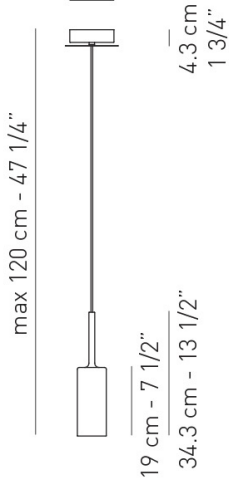

Typology: suspension lamp

Ratings

- G4
- Diffused light
- Surface installation over holes
- Power supply 120V AC
- Switch mode: on-off
- Metal body, chrome
- Clear or coloured diffuser

12V VERSION

- Dimmable ELV trailing edge, phase cut transformer

LED VERSION

- CCT of the included LED lamp 3000 K

Product code composition

SPILLRAY / transformer INCLUDED

| Type | Article | Colours | Finish | Source |
|------|---------|---------------------------|------------------|---|
| US | SPILL P | CS crystal | CR chrome | 12V G4 1xMax 20W 12Vac halo included |
| | | RS red | | |
| | | GR grey | | |
| | | BR metallic bronze | | |

lb 2.65 ft³ 0.706

Ø 12.2 cm - Ø 4 3/4"

example composition code | **US** | **SPILLP** | **BR** | **CR** | **12V**

SPILLRAY / driver INCLUDED - for dimmable options contact our representatives.

| Type | Article | Colours | Finish | Source |
|------|---------|---------------------------|------------------|---|
| US | SPILL P | CS crystal | CR chrome | LED G4 1x1.5W 12Vdc included not dimmable diffused beam - 3000K |
| | | RS red | | |
| | | GR grey | | |
| | | BR metallic bronze | | |