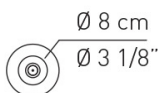

lb 2.65 ft³ 0.706

Ø 12.2 cm - Ø 4 3/4"

example composition code | **US** | **SPILLP** | **BR** | **CR** | **12V**

SPILLRAY / driver INCLUDED - for dimmable options contact our representatives.

| Type | Article | Colours | Finish | Source |
|------|---------|---------------------------|------------------|---|
| US | SPILL P | CS crystal | CR chrome | LED G4 1x1.5W 12Vdc included not dimmable diffused beam - 3000K |
| | | RS red | | |
| | | GR grey | | |
| | | BR metallic bronze | | |