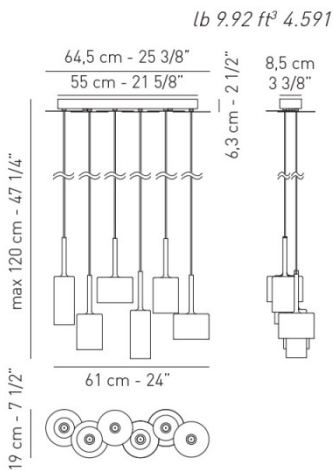

US SPILL 6
Design by Manuel Vivian

Collection consisting of wall lamps, recessed ceiling lamps and suspended lamps. The diffusers are made of glass with chrome-plated metal frame. Available in several colours and sizes. Halo or LED light source.

Typology: suspension lamp

Ratings

- •G4
- •Diffused light
- •Surface installation over holes
- •Power supply 120V AC
- •Switch mode: on-off
- •Dimmable ELV trailing edge, phase cut PSU
- •Metal body, chrome
- •Clear or coloured diffuser

LED VERSION

- •CCT of the included LED lamp 3000 K

Product code composition

SPILLRAY / transformer INCLUDED

Type	Article	Colours	Finish	Source
US	SPILL 6	CS crystal	CR chrome	12V G4 6xMax 20W 12Vac halo included
		RS red		
		GR grey		
		BR metallic bronze		

example composition code | US | SPILL6 | GR | CR | 12V

SPILLRAY / driver INCLUDED

Type	Article	Colours	Finish	Source
US	SPILL 6	CS crystal	CR chrome	LED G4 6x1.5W 12Vdc included diffused beam - 3000K
		RS red		
		GR grey		
		BR metallic bronze		

example composition code | US | SPILL6 | CS | CR | LED

Available colors

USSPILL6 __ CR__   CUSTOMER _____   NOTES _____

NOTICE: Luminous flux (lm) and efficacy (lm/W) for all built-in LED luminaires is estimated based on nominal Technical data could be subject to alteration without notice. Axo Light does not provide legal guarantee for the