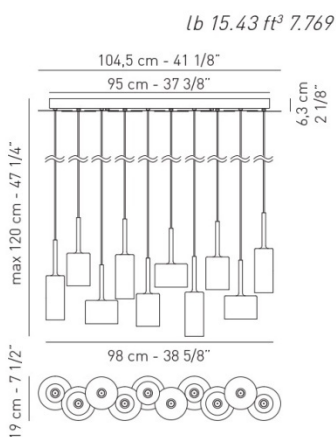

example composition code | US | SPILL6 | CS | CR | LED

Available colors

CS Crystal RS Red GR Grey BR Metallic bronze

USSPILL6 __ CR__ CUSTOMER _____ NOTES _____

NOTICE: Luminous flux (lm) and efficacy (lm/W) for all built-in LED luminaires is estimated based on nominal Technical data could be subject to alteration without notice. Axo Light does not provide legal guarantee for the

LED VERSION

- CCT of the included LED bulb 3000 K

Product code composition

SPILLRAY / transformer INCLUDED

Type	Article	Colours	Finish	Source
US	SPIL 10	CS crystal	CR chrome	12V G4 10xMax 20W 12Vac halo included
		RS red		
		GR grey		
		BR metallic bronze		