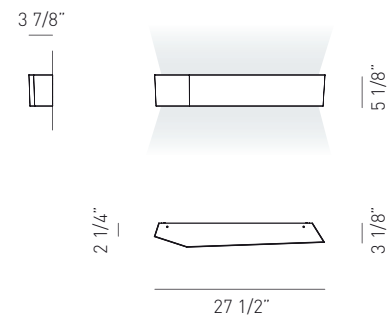

Typology: WALL LIGHT

Certifications: **TITLE 24 COMPLIANT DRY LOCATION ONLY**

Standard Shipment: 8-16 weeks

Fast Shipment: 7-10 weeks

8.37 lbs
2.83 ft³

Product code composition

	LAMPSHADE COLOURS	RADIAL DIFFUSER COLOURS	LIGHT SOURCES
UASHATTE FLE UASHATTE FHO	BC	XX	G5 2 x 14W fluo G5 2 x 24W fluo