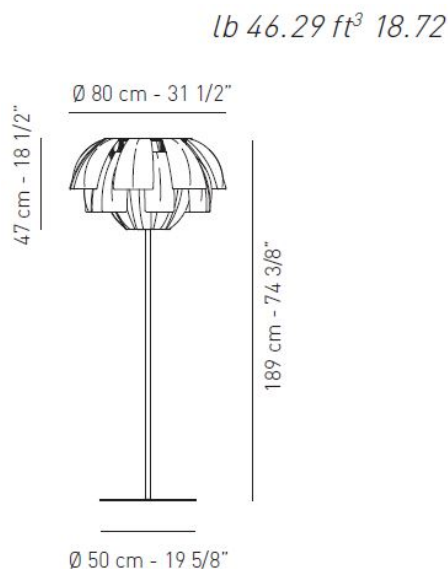

Typology: FLOOR LAMP

Ratings

- E26 or GU24 LED
- Diffused light
- Floor standing
- Power supply 120V AC
- Switch mode: on-off
- Steel frame, painted

GU24 LED VERSION

- CCT 2700 K, CRI 80
- Dimmable ELV trailing edge, phase cut LED bulb

Product code composition

PLUMAGE					
Type	Article	Colours	Finish	Source	
UT	PLU 080 E26	BC white	XX	E26 3 x Max 26W fluo - requires self-dimming CFL lamps dimmable	
		AR orange			
	PLU 080 LED	FU fuchsia			LED GU24 3x15W - included 120Vac - CRI80 diffused beam - 2700K 4800 lm - 107 lm/W dimmable ELV TRAILING EDGE PHASE CUT LED
	GR light grey				
	MA brown				
	RS red				
	VE light green				
	MC multi-color				