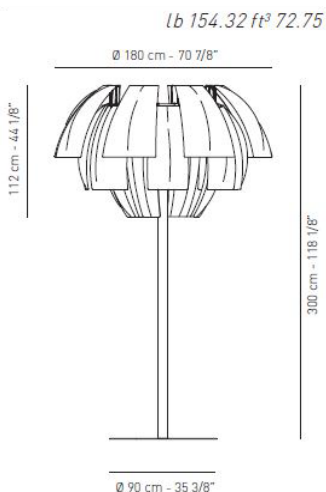

Product code composition

PLUMAGE				
Type	Article	Colours	Finish	Source
UT	PLU 180 E26	BC white	XX	E26 6 x Max 26W fluo - requires self-dimming CFL lamps dimmable
		AR orange		
	PLU 180 LED	FU fuchsia	LED GU24 6x15W - included 120VAC - CRI80 diffused beam - 2700K 9600 lm - 107 lm/W dimmable ELV TRAILING EDGE PHASE CUT LED	
		GR light grey		
		MA brown		
		RS red		
		VE light green		
		MC multi-color		

example composition code |UT |PLU180E26 |RS |XX