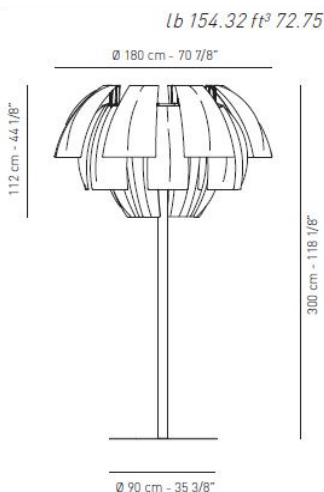

Product code composition

PLUMAGE				
Type	Article	Colours	Finish	Source
UT	PLU 180 E26	BC white	XX	E26 6 x Max 26W fluo - requires self-dimming CFL lamps dimmable
		AR orange		
	PLU 180 LED	FU fuchsia	LED GU24 6x15W - included 120VAc - CRI80 diffused beam - 2700K 9600 lm - 107 lm/W dimmable ELV TRAILING EDGE PHASE CUT LED	
		GR light grey		
		MA brown		
		RS red		
		VE light green		
		MC multi-color		

DRY LOCATION

example composition code |UT |PLU180E26 |RS |XX