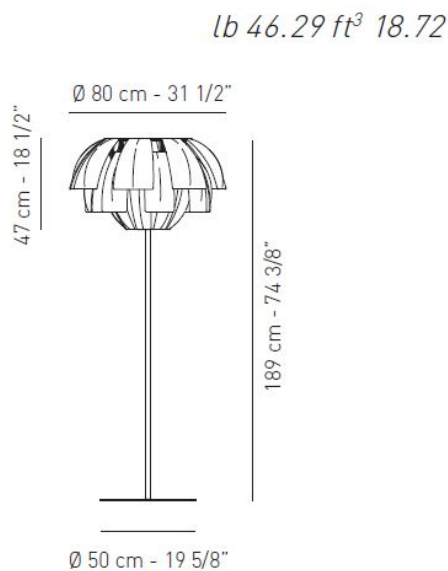

Typology: FLOOR LAMP

**Ratings**

- E26 or GU24 LED
- Diffused light
- Floor standing
- Power supply 120V AC
- Switch mode: on-off
- Steel frame, painted

**GU24 LED VERSION**

- CCT 2700 K, CRI 80
- Dimmable ELV trailing edge, phase cut LED bulb

Product code composition

| PLUMAGE |             |                |        |  |  |
|---------|-------------|----------------|--------|--|--|
| Type    | Article     | Colours        | Finish | Source   |  |
| UT      | PLU 080 E26 | BC white       | XX     | E26 3 x Max 26W fluo - requires self-dimming CFL lamps<br>dimmable |  |
|         |             | AR orange      |        |  |  |
|         | PLU 080 LED | FU fuchsia     |        |  | LED GU24 3x15W - included 120Vac - CRI80 diffused beam - 2700K 4800 lm - 107 lm/W<br>dimmable ELV TRAILING EDGE PHASE CUT <b>LED</b> |
|         |             | GR light grey  |        |  |  |
|         |             | MA brown       |        |  |  |
|         |             | RS red         |        |  |  |
|         |             | VE light green |        |  |  |
|         |             | MC multi-color |        |  |  |