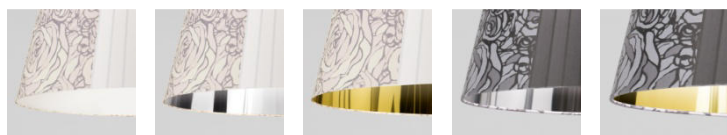

Product code composition

MELTINGPOT / diffuser NOT INCLUDED

Type	Article	Colours	Finish	Source
US	MEL 120	BC light patterns outside / white inside	XX white varnished metal	LED GU24 3x15W - included 120VAc - diffused beam - 2700K
		BA light patterns outside / silver inside		
		BO light patterns outside / gold inside		
		NA dark patterns outside / silver inside		
		NE dark patterns outside / gold inside		

Product code composition

lb 5.51 ft³ 4.944

MELTINGPOT / diffuser NOT INCLUDED

Type	Article	Colours	Finish	Source
US	MELT 60	BC light patterns outside / white inside	XX white varnished metal	LED GU24 1x15W - included 120Vac - diffused beam - 2700K
		BA light patterns outside / silver inside		
		BO light patterns outside / gold inside		
		NA dark patterns outside / silver inside		
		NE dark patterns outside / gold inside		

Available colours

- BC** Light patterns outside / white inside
- BA** Light patterns outside / silver inside
- BO** Light patterns outside / gold inside
- NA** Dark patterns outside / silver inside
- NE** Dark patterns outside / gold inside