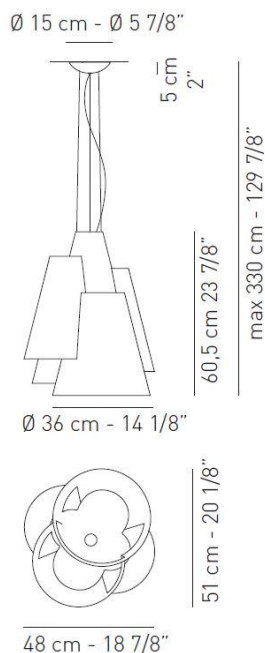

USMELT60
Design by Sandro Santantonio

Collection consisting of wall lamps, suspended lamps and floor lamps. The lampshades coming in various decorative patterns. Opalescent diffusers available on request.

Typology: SUSPENDED

Ratings

- •GU24 LED
- •CCT 2700 K, CRI 80
- •Downlight and uplight
- •Installs over 4 in. octagonal J-box
- •Power supply 120V AC
- •Switch mode: on-off
- •Dimmable ELV trailing edge phase cut LED bulbs
- •Steel frame
- •Optional opalescent diffusers

Product code composition

lb 5.51 ft³ 4.944

MELTINGPOT / diffuser NOT INCLUDED

Type	Article	Colours	Finish	Source
US	MELT 60	BC light patterns outside / white inside	XX white varnished metal	LED GU24 1x15W - included 120Vac - diffused beam - 2700K
		BA light patterns outside / silver inside		
		BO light patterns outside / gold inside		
		NA dark patterns outside / silver inside		
		NE dark patterns outside / gold inside		

DRY LOCATION
LED
CRI80
dimmable ELV TRAILING EDGE PHASE CUT
1600 lm
107 lm/W

example composition code | **US** | **MELT60** | **BA** | **XX** | **LED**

For optional accessories please refer to our pricelist, website or contact our representatives