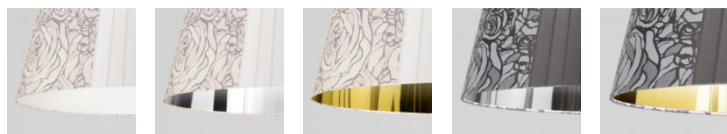

Product code composition

MELTINGPOT / diffuser NOT INCLUDED

Type	Article	Colours	Finish	Source
US	MEL 120	BC light patterns outside / white inside	XX white varnished metal	LED GU24 3x15W - included 120VAc - diffused beam - 2700K
		BA light patterns outside / silver inside		
		BO light patterns outside / gold inside		
		NA dark patterns outside / silver inside		
		NE dark patterns outside / gold inside		

Available colors

- BC** Light patterns outside / white inside
- BA** Light patterns outside / silver inside
- BO** Light patterns outside / gold inside
- NA** Dark patterns outside / silver inside
- NE** Dark patterns outside / gold inside