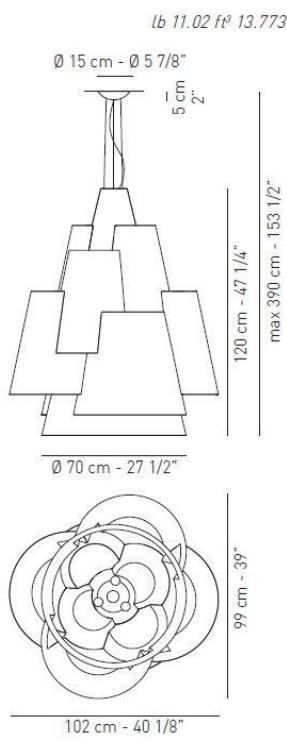

Product code composition

MELTINGPOT / diffuser NOT INCLUDED

Type	Article	Colours	Finish	Source
US	MEL 120	BC light patterns outside / white inside	XX white varnished metal	LED GU24 3x15W - included 120VAc - diffused beam - 2700K
		BA light patterns outside / silver inside		
		BO light patterns outside / gold inside		
		NA dark patterns outside / silver inside		
		NE dark patterns outside / gold inside		