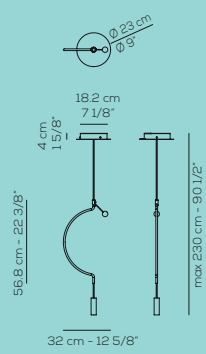

liaison

Liaison is a collection based upon a singular articulated shape which comes in 3 sizes (with a diameter of 45, 80, and 100 cm). It can be installed individually or in compositions of 2, 4, and 8 elements joined by a single central sphere. The elements of the multiple versions can upon request be duplicated on two levels of height. The colours that can be combined will be black and matt gold.

The end user will have the possibility to customize shape, colour and size, creating functional solutions for different interior concepts.

Liaison è una collezione che si declina, oltre che in forma singola, in 3 dimensioni (con diametro da 45, 80 e 100 cm) e può essere installata singolarmente oppure in composizioni da 2, 4 ed 8 elementi unite da un'unica biglia centrale. Gli elementi delle versioni multiple, su richiesta, possono essere duplicati su due livelli di altezza. I colori combinabili saranno il nero e l'oro opaco.

L'utilizzatore finale avrà la possibilità di personalizzare forma, colore e dimensione, creando soluzioni funzionali per diversi concetti d'interni.

Europe: SP LIAI P 1
1 x 9 W LED
CRI>90 - 3000K - optic ~40° beam
~ 671 lm - 75 lm/W
dimmbable

USA: US LIAI P 1
1 x 9 W LED
CRI>90 - 3000K - optic ~40° beam
~ 671 lm - 75 lm/W
dimmbable