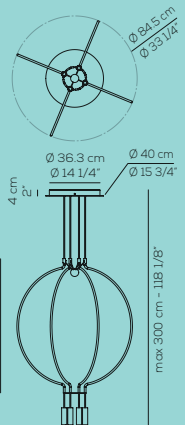

Europe: SP LIAI M 4
4 x 7.5W LED
CRI>90 - 3000K - optic ~40° beam
~2684 lm - 89 lm/W
dimmbable

USA: US LIAI M 4
4 x 7.5W LED
CRI>90 - 3000K - optic ~40° beam
~2684 lm - 89 lm/W
dimmbable