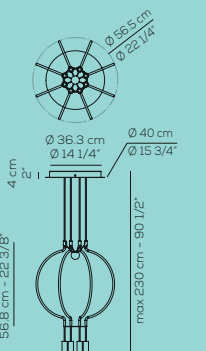

USA: US LIAI P 4
4 x 7.5W LED
CRI>90 - 3000K - optic ~40° beam
~2684 lm - 89 lm/W
dimmbable

Europe: SP LIAI M 4
4 x 7.5W LED
CRI>90 - 3000K - optic ~40° beam
~2684 lm - 89 lm/W
dimmbable

USA: US LIAI M 4
4 x 7.5W LED
CRI>90 - 3000K - optic ~40° beam
~2684 lm - 89 lm/W
dimmbable

Liaison P/M/G 2/4/8 is also available with 2 levels, please ask to our customer service for more info.

Liaison P/M/G 2/4/8 può essere ordinata su due livelli. Chiedere al customer service per maggiori informazioni.