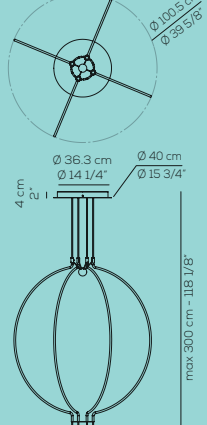

Europe: SP LIAI G 4
4 x 7.5W LED
CRI>90 - 3000K - optic ~40° beam
~2684 lm - 89 lm/W
dimmbable

USA: US LIAI G 4
4 x 7.5W LED
CRI>90 - 3000K - optic ~40° beam
~2684 lm - 89 lm/W
dimmbable

LIAISON G 8 DOUBLE LEVEL EXAMPLE

Liaison P/M/G 2/4/8 is also available with 2 levels, please ask to our customer service for more info.

Liaison P/M/G 2/4/8 può essere ordinata su due livelli. Chiedere al customer service per maggiori informazioni.