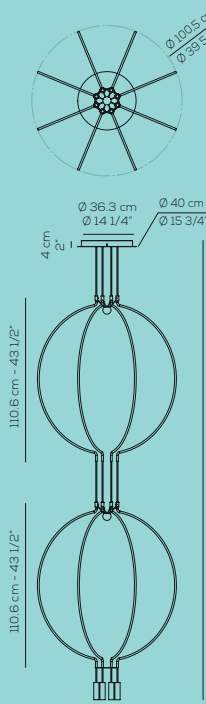

Europe: SP LIAI P 4
4 x 7.5W LED
CRI>90 - 3000K - optic ~40° beam
~2684 lm - 89 lm/W
dimmbable

USA: US LIAI P 4
4 x 7.5W LED
CRI>90 - 3000K - optic ~40° beam
~2684 lm - 89 lm/W
dimmbable