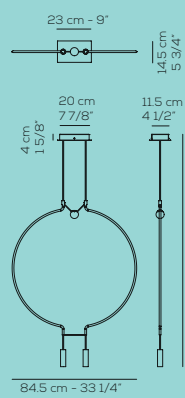

Europe: SP LIAI M 2
2 x 9 W LED
CRI>90 - 3000K - optic ~40° beam
~1342 lm - 75 lm/W
dimmbable

USA: US LIAI M 2
2 x 9 W LED
CRI>90 - 3000K - optic ~40° beam
~1342 lm - 75 lm/W
dimmbable