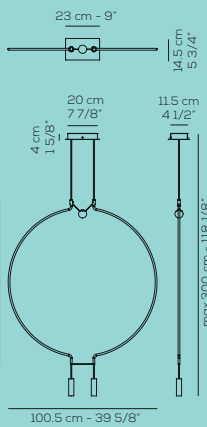

Europe: SP LIAI G 2
2 x 9 W LED
CRI>90 - 3000K - optic ~40° beam
~1342 lm - 75 lm/W
dimmbable

USA: US LIAI G 2
2 x 9 W LED
CRI>90 - 3000K - optic ~40° beam
~1342 lm - 75 lm/W
dimmbable