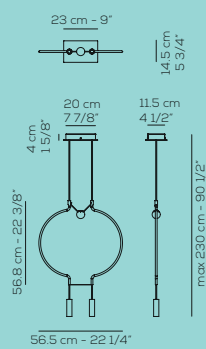

Europe: SP LIAI P 2
2 x 9 W LED
CRI>90 - 3000K - optic ~40° beam
~1342 lm - 75 lm/W
dimmbable

USA: US LIAI P 2
2 x 9 W LED
CRI>90 - 3000K - optic ~40° beam
~1342 lm - 75 lm/W
dimmbable