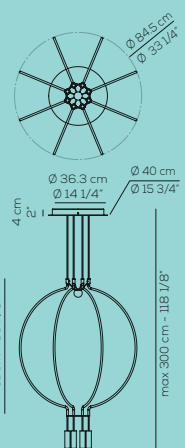

USA: US LIAI P 4
4 x 7.5W LED
CRI>90 - 3000K - optic ~40° beam
~2684 lm - 89 lm/W
dimmbable

Europe: SP LIAI M 4
4 x 7.5W LED
CRI>90 - 3000K - optic ~40° beam
~2684 lm - 89 lm/W
dimmbable

USA: US LIAI M 4
4 x 7.5W LED
CRI>90 - 3000K - optic ~40° beam
~2684 lm - 89 lm/W
dimmbable

Europe: SP LIAI G 4
4 x 7.5W LED
CRI>90 - 3000K - optic ~40° beam
~2684 lm - 89 lm/W
dimmbable

USA: US LIAI G 4
4 x 7.5W LED
CRI>90 - 3000K - optic ~40° beam
~2684 lm - 89 lm/W
dimmbable

LIAISON G 8 DOUBLE LEVEL EXAMPLE

Liaison P/M/G 2/4/8 is also available with 2 levels, please ask to our customer service for more info.

Liaison P/M/G 2/4/8 può essere ordinata su due livelli. Chiedere al customer service per maggiori informazioni.

Europe: SP LIAI P 8
8 x 7.5W LED
CRI>90 - 3000K - optic ~40° beam
~5368 lm - 89 lm/W
dimmbable

USA: US LIAI P 8
8 x 7.5W LED
CRI>90 - 3000K - optic ~40° beam
~5368 lm - 89 lm/W
dimmbable

Europe: SP LIAI M 8
8 x 7.5W LED
CRI>90 - 3000K - optic ~40° beam
~5368 lm - 89 lm/W
dimmbable