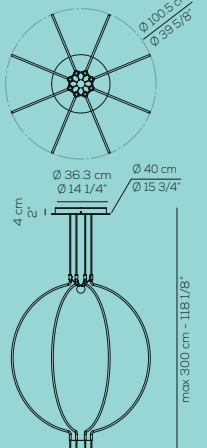

Europe: SP LIAI G 8
8 x 7.5W LED
CRI>90 - 3000K - optic ~40° beam
~5368 lm - 89 lm/W
dimmbable

USA: US LIAI G 8
8 x 7.5W LED
CRI>90 - 3000K - optic ~40° beam
~5368 lm - 89 lm/W
dimmbable