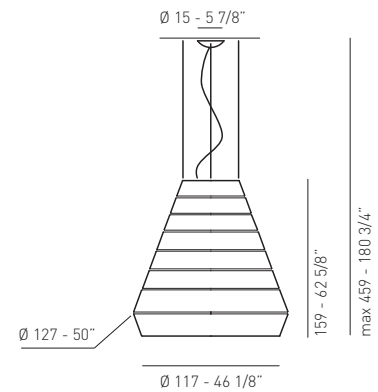

Light sources	E26 model: E26 9 x 26W fluo, self ballasted FLE * LED model: LED GU24 9 x 15W dimmable included, 120V, 2700K, CRI 82, 14310 lm source, 106 lm/W <p style="text-align: center;">LAMPS ARE NOT INCLUDED, EXCEPT FOR LED MODEL</p>
Installation	Mounts to standard electrical box
Electric cord	Insulated, white, round
Structure	White painted metal
Diffuser	Jersey - Glow wire 750 °C
Lampshade	Extra smooth fire proof pongé fabric Composition 100% polyester NFPA 701-2010: Pass Glow-wire test: 960°C Weight: 55 ± 5 gr/m²
Lampshade colours	<p style="text-align: center;"> AR BC BW GI GR GS MT RB RS VE multicolour M1: RB/RS/AR/GI multicolour M2: GS/GR/BC </p>

Typology: PENDANT

Certifications: **TITLE 24 COMPLIANT DRY LOCATION ONLY**

Standard Shipment: 10-14 weeks

Fast Shipment: 6-8 weeks

53.79 lbs
60.39 ft³

Product code composition

MODEL	LAMP SHADE COLOURS	RADIAL DIFFUSER COLOURS	LIGHT SOURCES
USLAYEXX E26	AR	XX	9 x Max 26W fluo
	BC		
	BW		
	GI		
	GR		
	GS		
USLAYEXX LED	MT		GU24 LED 9 x 15W
	RB		
	RS		
	VE		
	M1		
	M2		