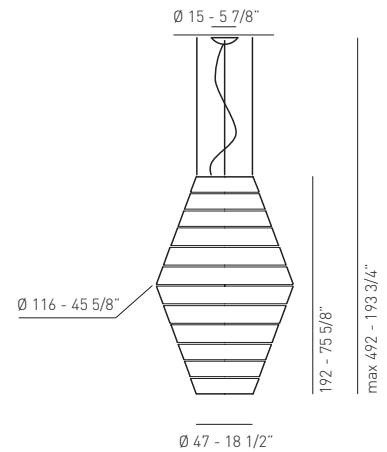

Light sources	E26 model: E26 9 x 26W fluo, self ballasted FLE *
	LED model: LED GU24 9 x 15W dimmable included, 120V, 2700K, CRI 82, 14310 lm source, 106 lm/W
LAMPS ARE NOT INCLUDED, EXCEPT FOR LED MODEL	
Installation	Mounts to standard electrical box
Electric cord	Insulated, white, round
Structure	White painted metal
Diffuser	Jersey - Glow wire 750 °C
Lampshade	Extra smooth fire proof pongé fabric Composition 100% polyester NFPA 701-2010: Pass Glow-wire test: 960°C Weight: 55 ± 5 gr/m²
Lampshade colours	

Typology: PENDANT

Certifications: **TITLE 24 COMPLIANT DRY LOCATION ONLY**

Standard Shipment: 10-14 weeks

Fast Shipment: 6-8 weeks

64.59 lbs
26.84 ft³

Product code composition

MODEL	LAMP SHADE COLOURS	RADIAL DIFFUSER COLOURS	LIGHT SOURCES
USLAYDXX E26	AR	XX	9 x Max 26W fluo
	BC		
	BW		
	GI		
	GR		
	GS		
USLAYDXX LED	MT		GU24 LED 9 x 15W
	RB		
	RS		
	VE		
	M1		
	M2		