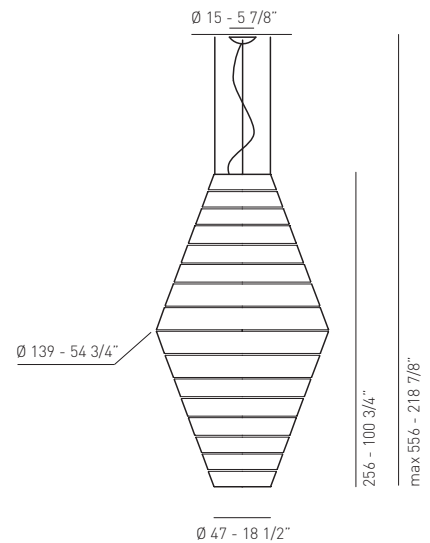

Product code composition

MODEL	LAMP SHADE COLOURS	RADIAL DIFFUSER COLOURS	LIGHT SOURCES
USLAYCXX E26	AR	XX	15 x Max 26W fluo
	BC		
	BW		
	GI		
	GR		
	GS		
USLAYCXX LED	MT		GU24 LED 15 x 15W
	RB		
	RS		
	VE		
	M1		
	M2		

code structure: MODEL LIGHT EXTERIOR INTERIOR

LAMP SHADE COLOUR CODE:

AR (arancio) orange, orange, anaranjado	MT (mattone) brick red, brique, rojo oscuro
BC (bianco) white, blanc, blanco	RB (rosso bordeaux) maroon, bordeaux, rojo burdeos
BW (bianco caldo) warm white, blanc chaud, blanco cálido	RS (rosso) red, rouge, rojo
GI (giallo oro) gold yellow, jaune or, amarillo oro	VE (verde chiaro) light green, vert clair, verde claro
GR (grigio chiaro) light grey, gris clair, gris claro	M1 multicolor 1: RB+RS+AR+GI
GS (grigio scuro) dark grey, gris foncé, gris oscuro	M2 multicolor 2: GS+GR+BC

US LAY C

Design by Vanessa Vivian

Collection of pendants and ceiling lights with metal frame covered with stripes of super-smooth fire-proof pongé fabric available in ten colours. The 9 modular shades make it possible to achieve a broad range of shapes and sizes, the largest reaching almost 5 ft in diameter and 10 ft in height.

Typology: PENDANT

Certifications: **TITLE 24 COMPLIANT DRY LOCATION ONLY**

Standard Shipment: 10-14 weeks

Fast Shipment: 6-8 weeks

91.04 lbs
60.39 ft³