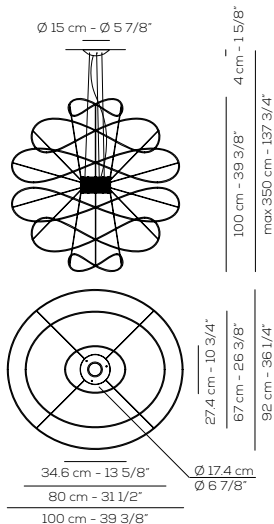

Typology: SUSPENDED LAMP

Ratings

- Built in line voltage **LED** module
- CCT 3000 K
- Downlight and uplight
- Installs over 4 in. octagonal J-box
- Power supply 120V AC
- Switch mode: on-off, dimmable trailing edge
- Metal frame

US HOOPS 6
lb 16.98 ft³ 15.185

Product code composition

HOOPS / DRIVER INCLUDED / with upward and downward lighting

Type	Article	Colours / Finish	Source
US	HOOPS 6	OR gold / OR gold NE black / NE black	LED 34W - diffused beam 3000K other CCT options available upon request

DRY LOCATION CRI90 dimmable ELV TRAILING EDGE PHASE CUT 120VAC **LED** ~2660 lm 78 lm/W
 example composition code US HOOPS6 OR OR LED

Available colors

white

gold

black

USHOOPS6 _ _ _ _ LED

CUSTOMER _____ NOTES _____