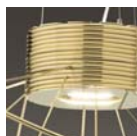

Available colors

OR
Gold