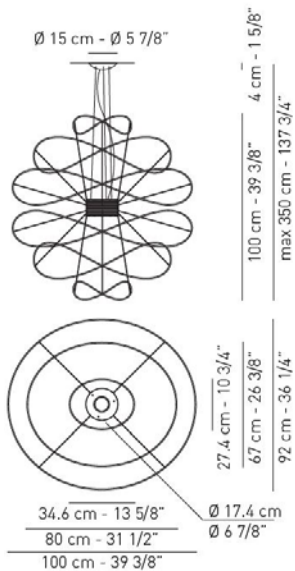

Typology: SUSPENDED LAMP

Ratings

- Built in line voltage **LED** module
- CCT 3000 K
- Downlight and uplight
- Installs over 4 in. octagonal J-box
- Power supply 120V AC
- Switch mode: on-off, dimmable trailing edge
- Metal frame

lb 16.98 ft³ 15.185

Product code composition

HOOPS / DRIVER INCLUDED / with upward and downward lighting

Type	Article	Colours / Finish	Source
US	HOOPS 6	OR gold / OR gold	LED 2x17W - diffused beam 3000K
		NE black / NE black	