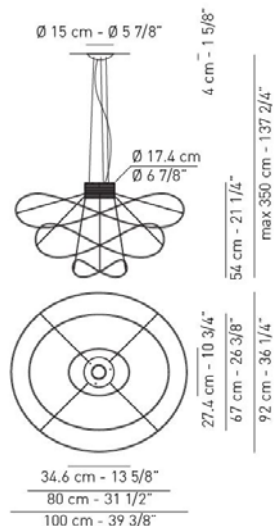

Typology: SUSPENDED LAMP

Ratings

- Built in line voltage **LED** module
- CCT 3000 K
- Downlight and uplight
- Installs over 4 in. octagonal J-box
- Power supply 120V AC
- Switch mode: on-off, dimmable trailing edge
- Metal frame

Product code composition

lb 12.79 ft³ 15.185

HOOPS / DRIVER INCLUDED / with upward and downward lighting

Type	Article	Colours / Finish	Source
US	HOOPS 3	OR gold / OR gold	LED 2x17W - diffused beam 3000K
		NE black / NE black	