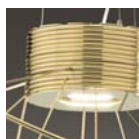

Available colors

OR
Gold