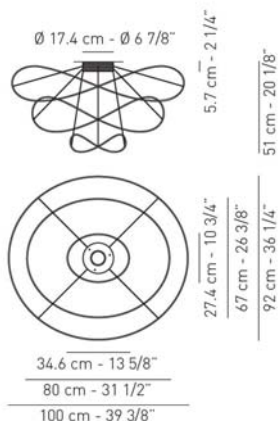

Product code composition

lb 8.82 ft³ 15.185

HOOPS / DRIVER INCLUDED

Type	Article	Colours / Finish	Source
UP	HOOPS 3	OR gold / OR gold	LED 17W - diffused beam 3000K
		NE black / NE black	

DRY LOCATION

CRI90