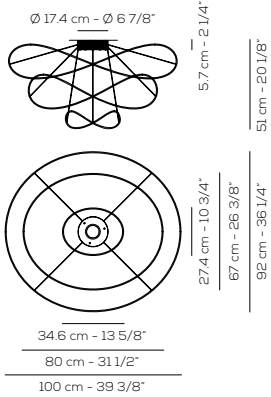

UP HOOPS 3

lb 8.82 ft³ 15.185

Product code composition
HOOPS / DRIVER INCLUDED

Type	Article	Colours / Finish	Source
UP	HOOPS 3	OR gold / OR gold NE black / NE black	LED 17W - diffused beam 3000K other CCT options available upon request