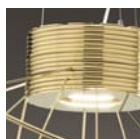

UPHOOPS3

Design by Giovanni Barbato

Collection consisting of ceiling lamps and suspended lamps with interchangeable elements in different shapes and sizes. Gold or black finish. Built-in dimmable LED light source.

120Vac

LED

1330 lm

78 lm/W

example composition code | UP | HOOPS3 | OR | OR | LED

Available colors

OR
Gold

NE
Black