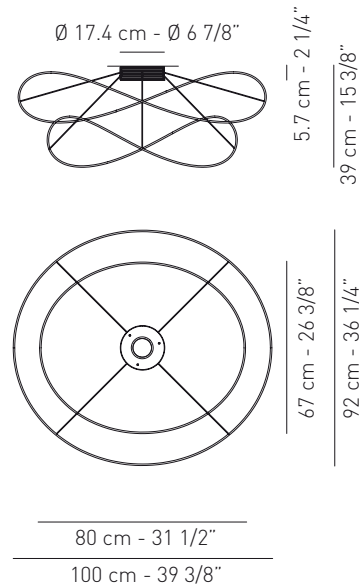

Light sources	LED model: LED 1 x 17.5W included, 2700K, CRI80, 76 lm/W source, warm white, dimmable LAMPS ARE INCLUDED
Installation	24k gold finished metal canopy with holes for installation. Connect electrical wires with junction box.
PSU	LED model: line voltage 120V, Trailing edge/ELV dimming included
Finish	24k gold finished metal
Lampshade	24k gold finished metal
Lampshade colors	 OR

Typology: CEILING LIGHT

Certifications:   **DRY LOCATION ONLY**

lb 8.16
ft³ 15.185

Product code composition

CODE	COLOR	FINISH	LAMPING
UPHOOPS20RORLED	gold	gold	LED 1 x 17.5W warm white  Driver included

Please Note: Technical data could be subject to alteration without notice. Axo Light does not provide legal guarantee for the accuracy of this technical data sheet. Confirm with Axo Light before order, reference: 1-2015 technical sheet.