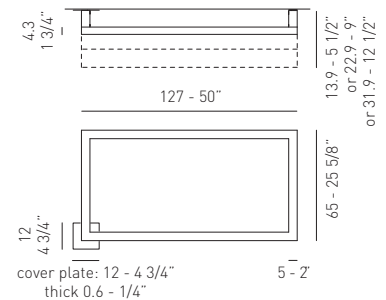

UP FW P 090, UP FW P 180, & UP FW P 270 Design by Manuel Vivian

Collection of pendants, ceiling / wall lights in matte white painted aluminium. Available in three different sized frames. Ceiling / wall version also has three different leg sizes, making a variety of customizable compositions possible.

Typology: CEILING / WALL LIGHT

Certifications: **TITLE 24 COMPLIANT
DRY LOCATION ONLY**

Standard Shipment: 6-8 weeks

Fast Shipment: 2-4 weeks

*AVAILABLE HEIGHTS:

With cover plate:		
UP FW P 090:	5.24"	13.45 lbs 7.06 ft ³
UP FW P 180:	8.80"	13.67 lbs 7.06 ft ³
UP FW P 270:	12.32"	13.89 lbs 7.06 ft ³

With mud kit:		
UP FW P 090:	5.25"	13.45 lbs 7.06 ft ³
UP FW P 180:	8.75"	13.67 lbs 7.06 ft ³
UP FW P 270:	12.38"	13.89 lbs 7.06 ft ³

Product code composition

	LAMPSHADE COLOURS	RADIAL DIFFUSER COLOURS	LIGHT SOURCES
UPFWP090 FLE UPFWP090 FHO UPFWP090 LED	BC	XX	G5 2 x 28W fluo G5 2 x 54W fluo 4 x 16.8W LED
UPFWP180 FLE UPFWP180 FHO UPFWP180 LED			G5 2 x 28W fluo G5 2 x 54W fluo 4 x 16.8W LED
UPFWP270 FLE UPFWP270 FHO UPFWP270 LED			G5 2 x 28W fluo G5 2 x 54W fluo 4 x 16.8W LED