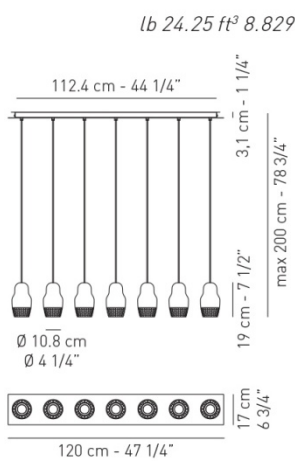

US FEDOR 7

Design by Dima Loginoff

Collection consisting of recessed downlight and suspended lamps. Available in several colors and sizes. LED light source with GU10 fitting.

Typology: SUSPENDED LAMP

Ratings

- GU10
- Downlight
- Installs over 4 in. octagonal J-box (support independently)
- Supply voltage 120 V AC
- Switch mode: on-off
- Aluminum/glass shade

Product code composition

FEDORA

Type	Article	Colours	Finish	Source
US	FEDOR 7	RO rose gold + glass	BC white varnished metal	GU1 GU10 LED 7 x 7W - included diffused beam - 3000K
		BR bronze + glass		
		CR chrome + glass		