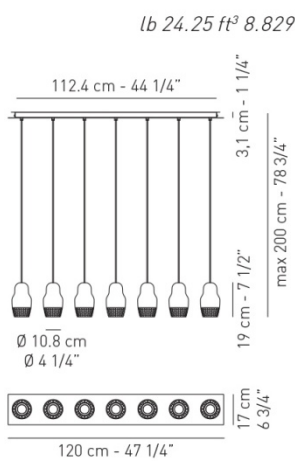

US FEDOR 7

Design by Dima Loginoff

Collection consisting of recessed downlight and suspended lamps. Available in several colors and sizes. LED light source with GU10 fitting.

Typology: SUSPENDED LAMP

Ratings

- GU10
- Downlight
- Installs over 4 in. octagonal J-box (support independently)
- Supply voltage 120 V AC
- Switch mode: on-off
- Aluminum/glass shade

Product code composition

FEDORA

Type	Article	Colours	Finish	Source
US	FEDOR 7	RO rose gold + glass	BC white varnished metal	GU1 GU10 LED 7 x 7W - included diffused beam - 3000K
		BR bronze + glass		
		CR chrome + glass		

lb 24.25 ft³ 8.829

DRY LOCATION CRI80

 dimmable ELV TRAILING EDGE PHASE CUT 120VAC **LED** 2450 lm 50 lm/W

example composition code | US | **FEDOR7** | RO | BC | GU1

Available colors

RO
Rose Gold

BR
Bronze

CR
Chrome