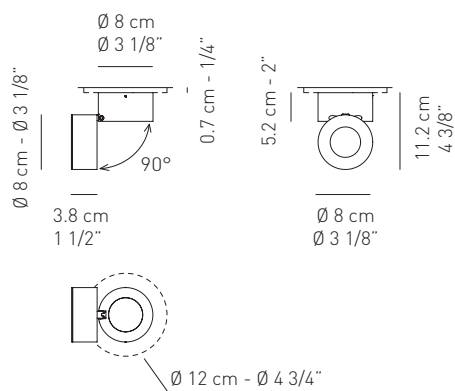

*PSU included. For optional drivers, dimming technology, photometric data, or assembly instructions please refer to our web site: www.axolightusa.com or contact our representative

POWER SUPPLY: CONSTANT CURRENT
TOTAL WATTAGE: 12W
DIMMING TECHNOLOGY: 10% DIMMING ELV

PLEASE NOTE: For driver installation, the minimum volume capacity is 21.5 cubic inches for 4 inch square J-Box. Follow NEC/local electrical codes and use a qualified electrician when installing the fixture. All Axo Light Mind-LED related products have a 3-year warranty from the date of original purchase. Technical data could be subject to alteration without notice.

DRIVER: UCEDLHA00111