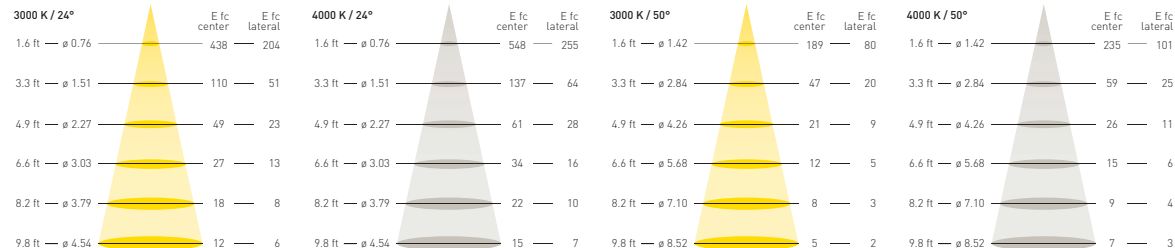

*PSU included. For optional drivers, dimming technology, photometric data, or assembly instructions please refer to our web site: www.axolightusa.com or contact our representative

POWER SUPPLY: CONSTANT CURRENT
TOTAL WATTAGE: 12W
DIMMING TECHNOLOGY: 10% DIMMING ELV

PLEASE NOTE: For driver installation, the minimum volume capacity is 21.5 cubic inches for 4 inch square J-Box. Follow NEC/local electrical codes and use a qualified electrician when installing the fixture. All Axo Light Mind-LED related products have a 3-year warranty from the date of original purchase. Technical data could be subject to alteration without notice.

DRIVER: UCEDLHA00111