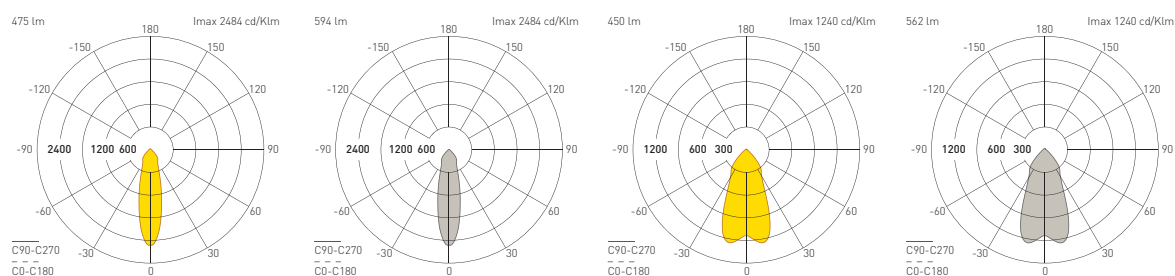

*PSU included. For optional drivers, dimming technology, photometric data, or assembly instructions please refer to our web site: www.axolightusa.com or contact our representative

POWER SUPPLY: CONSTANT CURRENT
TOTAL WATTAGE: 12W
DIMMING TECHNOLOGY: 10% DIMMING ELV

PLEASE NOTE: For driver installation, the minimum volume capacity is 21.5 cubic inches for 4 inch square J-Box. Follow NEC/local electrical codes and use a qualified electrician when installing the fixture. All Axo Light Mind-LED related products have a 3-year warranty from the date of original purchase. Technical data could be subject to alteration without notice.

DRIVER: UCEDLHA00111