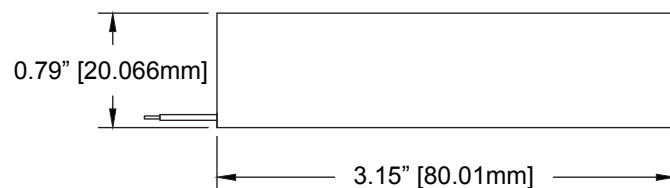

design
Manuel Vivian

Adjustable wall or ceiling light or spotlight in cast aluminium painted matt black. High Power LED 1 x 6.2W light source.

Lámpara de pared o de techo o proyector de aluminio fundido pintado de color negro mate, orientable. Fuente de luz High Power LED 1 x 6.2W.

Applique ou plafonnier ou spot en fonte d'aluminium peinte noir opaque orientable. Source lumineuse High Power LED 1 x 6.2W

Lampada a parete o a soffitto o proiettore in alluminio in fusione verniciato nero opaco orientabile. Fonte luminosa High Power LED 1 x 6.2W.

FAVILLA / 6.2 W / 350mA / DRY LOCATION / CRI 80 / PSU included / backplate included

Zone	Type	Article	System compatibility	Finish	LED colour temperature	Beam options
K	6	105	0	04 black matt 07 white 9016 matt	1 3000 K 3 4000 K	1 22° 3 45°

example composition code |K|6|105|0|04|1|1|

DRY LOCATION J-BOX driver

*PSU included. For optional drivers, dimming technology, photometric data, or assembly instructions please refer to our web site: www.axolightusa.com or contact our representative

POWER SUPPLY: CONSTANT CURRENT
TOTAL WATTAGE: 12W
DIMMING TECHNOLOGY: 10% DIMMING ELV

PLEASE NOTE: For driver installation, the minimum volume capacity is 21.5 cubic inches for 4 inch square J-Box. Follow NEC/local electrical codes and use a qualified electrician when installing the fixture. All Axo Light Mind-LED related products have a 3-year warranty from the date of original purchase. Technical data could be subject to alteration without notice.

DRIVER: UCEDLHA00111

UMDKTMINDUNV (optional Mud Kit)

drywall flush mounting kit for 4" square/octagonal J-Box

FAVILLA

NAME _____

NOTES _____

_____

_____

ITEM CODE: K61050