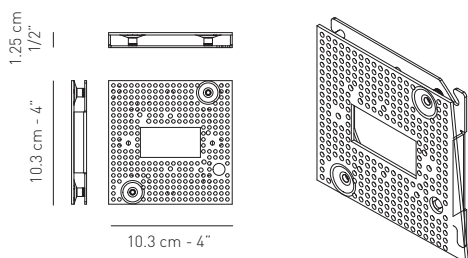

UMDKTMINDUNV (optional Mud Kit)

drywall flush mounting kit for 4" square/octagonal J-Box

FAVILLA

NAME _____

NOTES _____

_____

_____

ITEM CODE: K61050