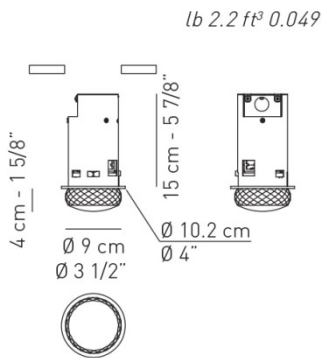

Product code composition

FAIRY / DRIVER INCLUDED

Type	Article	Colours	Finish	Source
UF	FAIRY X	CS crystal	CR chrome	LED 6,2W - diffused beam 2700K
		AM amber		
		GR grey		

Intertek dimmable ELV TRAILING EDGE PHASE CUT DRY LOCATION CRI90 120VAc **LED** 490 lm 79 lm/W

hole Ø 8.3cm - 3" 1/4 / min depth 14.6 cm - 5" 3/4

example composition code | UF | FAIRYX | AM | CR | LED

Available colors

UFFAIRYX__CRLED   CUSTOMER _____   NOTES _____

NOTICE:

Luminous flux for all built-in LED luminaires is shown at source level.
Technical data could be subject to alteration without notice. Axo Light does not provide legal guarantee for the accuracy of this data sheet.