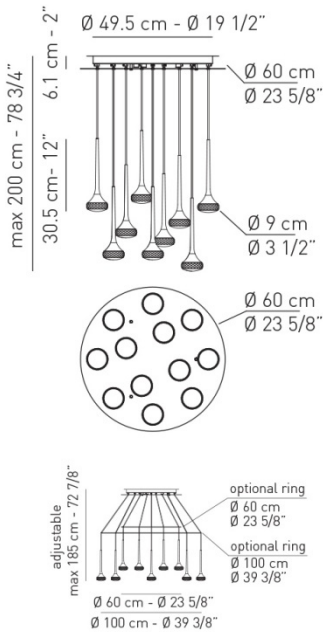

Typology: SUSPENDED LAMP

Ratings

- Built in **LED** module
- Diffused light
- Installs over 4 in. octagonal J-box (support independently)
- Power supply 120V AC
- Switch mode: on-off
- Dimmable ELV trailing edge phase cut LED driver
- Metal body

Product code composition

FAIRY / DRIVER INCLUDED

For optional drivers and dimming technology please refer to our website or contact our representatives

lb 31.97 ft³ 6.003

Type	Article	Colours	Finish	Source
US	FAIR 12	CS crystal	CR white + chrome	LED 12 x 6,2W - diffused beam 2700K
		AM amber		
		GR grey		
US	FAIR 12	CS crystal	BR white + matt bronze	LED 12 x 6,2W - diffused beam 2700K
		AM amber	NI white + matt nickel	
		GR grey		

Product code composition

FAIRY / DRIVER INCLUDED

For optional drivers and dimming technology please refer to our website or contact our representatives

lb 44.31 ft³ 9.888

Type	Article	Colours	Finish	Source
US	FAIR 18	CS crystal	CR white + chrome	LED 18 x 6,2W - diffused beam 2700K
		AM amber		
		GR grey		
US	FAIR 18	CS crystal	BR white + matt bronze	LED 18 x 6,2W - diffused beam 2700K
		AM amber	NI white + matt nickel	
		GR grey		