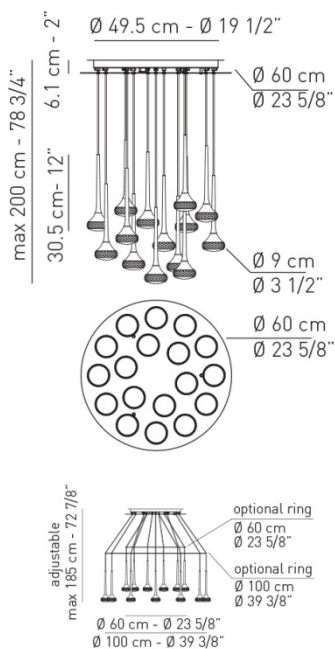

USFAIR12_ _ _ _ LED

NOTICE:

Luminous flux for all built in LED luminaires is shown at source level. Technical data could be subject to alteration without notice. Axo Light does not provide legal guarantee for the accuracy.

Product code composition

FAIRY / DRIVER INCLUDED

For optional drivers and dimming technology please refer to our website or contact our representatives

lb 44.31 ft³ 9.888

Type	Article	Colours	Finish	Source
US	FAIR 18	CS crystal	CR white + chrome	LED 18 x 6,2W - diffused beam 2700K
		AM amber		
		GR grey		
US	FAIR 18	CS crystal	BR white + matt bronze	LED 18 x 6,2W - diffused beam 2700K
		AM amber	NI white + matt nickel	
		GR grey		