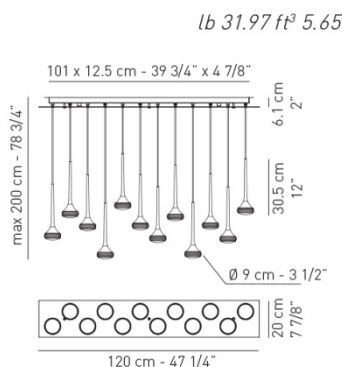

DRY LOCATION CRI90 120VAC **LED** 5880 lm 79 lm/W
example composition code | **US** | **FAI12R** | **GR** | **BR** | **LED**