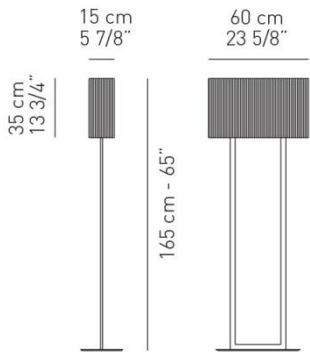

Typology: FLOOR LAMP

Ratings

- E26
- Downlight and uplight
- Floor standing
- Power supply 120VAC
- Switch mode: on-off with dimmer
- Steel frame

lb 35.27 ft³ 8.476

Product code composition

CLAVIUS

Type	Article	Colours	Finish	Source
UT	CLAVIU	BC white	CR chrome	E26 [#] 2 x Max 10W LED or 2 x Max 15W fluo (dimmable lamps required)
		TA tobacco	OR gold	
		SA sand		

OUTER LAMPSHADE FABRIC
100% polyester silken threads
Glow wire 850 °C

INNER LAMPSHADE FINISHING
White stitched fabric interior
Glow wire 850 °C

example composition code | UT | CLAVIU | BC | OR | E26

Available colors

BC White TA Tobacco SA Sand

CR Chrome finish OR Gold finish

UTCLAVIU_ _ _ _E26 CUSTOMER _____ NOTES _____

NOTICE:

Luminous flux for all LED luminaires is shown at source level.
Technical data could be subject to alteration without notice. Axo Light does not provide legal guarantee for the