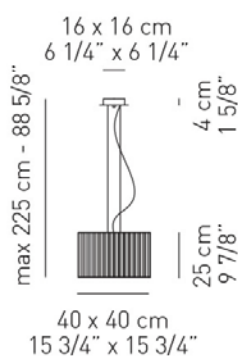

Typology: SUSPENSION LAMP

Ratings

- E26
- Diffused light
- Installs over 4 in. octagonal J-box
- Power supply 120V AC
- Switch mode: on-off
- Steel frame

Product code composition

lb 6.61 ft³ 2.119

CLAVIUS / diffuser INCLUDED