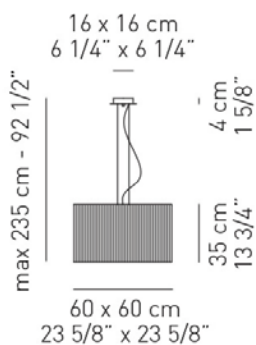

Typology: SUSPENSION LAMP

Ratings

- E26
- Diffused light
- Installs over 4 in. octagonal J-box
- Power supply 120V AC
- Switch mode: on-off
- Steel frame

Product code composition

lb 6.61 ft³ 2.119

CLAVIUS / diffuser INCLUDED

CR
Chrome finish

OR
Gold leaf finish

USCLAV40_ _ _ _ E26

CUSTOMER _____ NOTES _____

NOTICE:

Luminous flux for all LED luminaires is shown at source level. Technical data could be subject to alteration without notice. Axo Light does not provide legal guarantee for the accuracy of this data sheet.

Typology: SUSPENSION LAMP

Ratings

- E26
- Diffused light
- Installs over 4 in. octagonal J-box
- Power supply 120V AC
- Switch mode: on-off
- Steel frame

Product code composition

lb 12.13 ft³ 6.003

CLAVIUS / diffuser INCLUDED