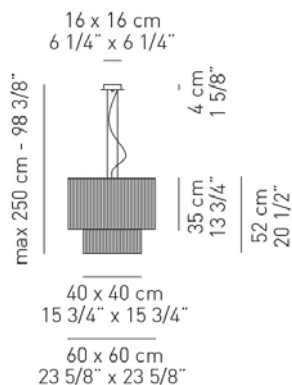

CLAVIUS / diffuser INCLUDED

Type	Article	Colours	Finish	Source
US	CL 60 40	BC white	CR chrome	E26 [#] 4 x Max 17W LED or 4 x Max 26W fluo
		TA tobacco	OR gold	
		SA sand		

OUTER LAMPSHADE FABRIC
100% polyester silken threads
Glow wire 850 °C

INNER LAMPSHADE FINISHING
White stitched fabric interior
Glow wire 850 °C

DRY LOCATION

example composition code | US | CL6040 | BC | OR | E26

Available colors

USCL6040_ _ _ E26

CUSTOMER _____

NOTES _____

NOTICE:

Luminous flux for all LED luminaires is shown at source level.
Technical data could be subject to alteration without notice. Axo Light does not provide legal guarantee for the accuracy of this data sheet.