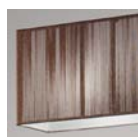

INNER LAMPSHADE FINISHING
White stitched fabric interior
Glow wire 850 °C

DRY LOCATION

example composition code | **US** | **CLAV40** | **SA** | **OR** | **E26**

Available colors

BC
White

TA
Tobacco

SA
Sand