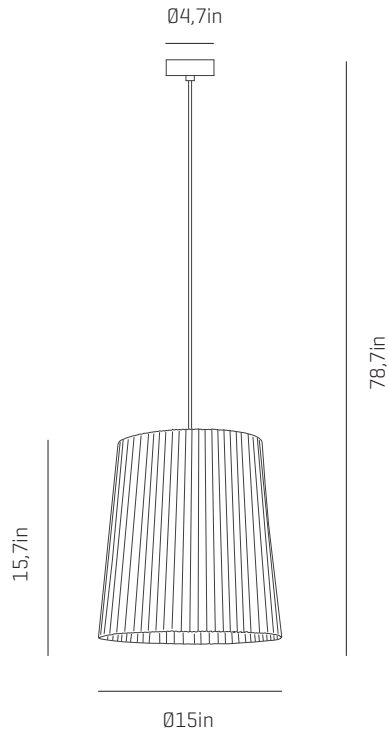

a

by arturo alvarez

virginia collection

USA & Canada

ref. VG04A

VG03A

VG03B

VG04A

VG04B

MATERIALS & COMPONENTS

LAMPSHADE

Painted stainless steel | One color to choose

BL

BE

G

T

CUSTOM
COLOR

Stainless steel

CANOPY AND CABLE

Steel gloss nickel-plated

Transparent or black cable

Standard: 78,7in

Length customizable

RECOMMENDED BULBS

120V - 60Hz

E26 LED- Max. 1x12 W

OTHER DATA

NET WEIGHT

7,7lb

PACKAGING

17,3x 17,3x 19,7in

9,3lb

ELECTRICAL FEATURES

CERTIFICATIONS

425 Peachtree Hills Ave. NE #3 Atlanta, GA 30305
404.876.1064 sales@illumco.com