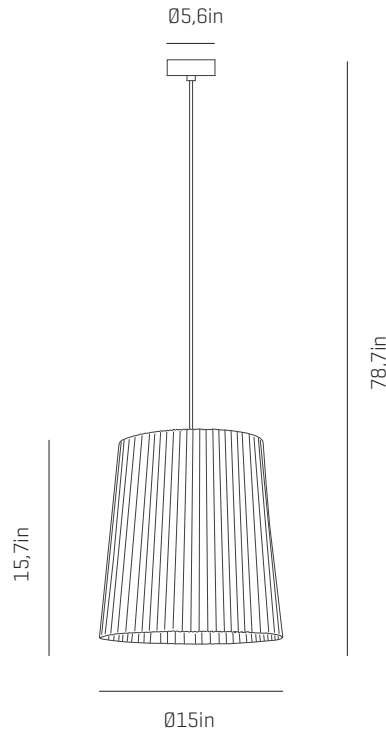

a

by arturo alvarez

virginia collection

LED

USA & Canada

ref. VG04A-LD

VG03A

VG03B

VG04A

VG04B

MATERIALS & COMPONENTS

LAMPSHADE

Painted stainless steel | One color to choose

BL

BE

G

T

CUSTOM
COLOR

Stainless steel

CANOPY AND CABLE

Steel gloss nickel-plated

Transparent or black cable

Standard: 78,7in

Length customizable

LIGHT SOURCE BUILT IN

100~277V - 60Hz

18,1W 3000K 1776lm built-in
upon request 2700K 1645lm

Dimming system: 0-10V
upon request PHASE CONTROL (only 120V)

OTHER DATA

NET WEIGHT

8,4lb

PACKAGING

17,3x 17,3x 19,7in

9,9lb

ELECTRICAL FEATURES

CERTIFICATIONS

425 Peachtree Hills Ave. NE #3 Atlanta, GA 30305
404.876.1064 sales@illumco.com