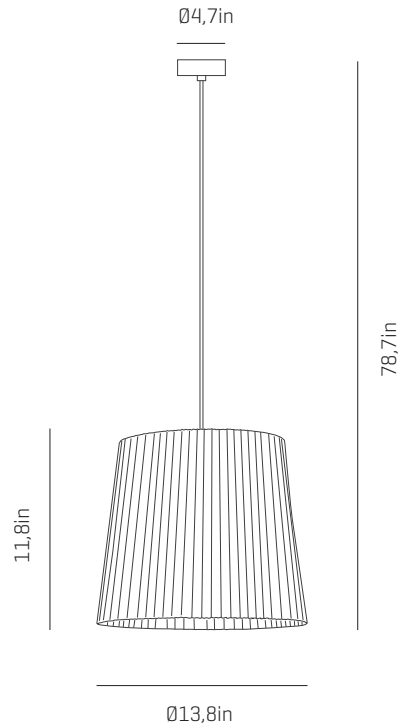

a

by arturo alvarez

virginia collection

USA & Canada

ref. VG04B

MATERIALS & COMPONENTS

LAMPSHADE

Painted stainless steel | One color to choose

CUSTOM
COLOR

Stainless steel

CANOPY AND CABLE

Steel gloss nickel-plated

Transparent or black cable

Standard: 78,7in

Length customizable

RECOMMENDED BULBS

120V - 60Hz

E26 LED- Max. 1x12 W

OTHER DATA

NET WEIGHT

6,6lb

PACKAGING

16,1x 16,1x 15,7in

8,2lb

ELECTRICAL FEATURES

CERTIFICATIONS

425 Peachtree Hills Ave. NE #3 Atlanta, GA 30305
404.876.1064 sales@illumco.com