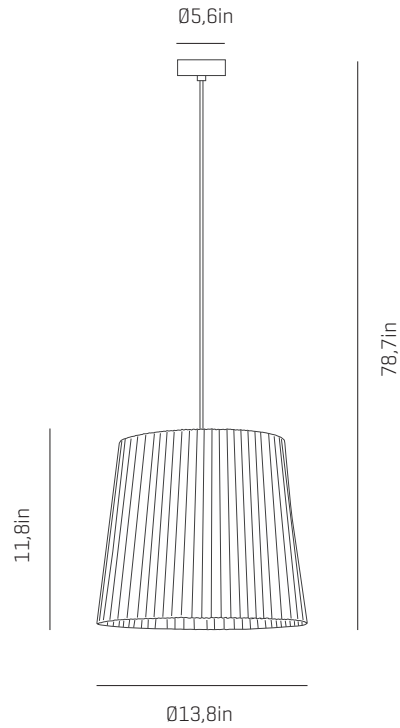

RECOMMENDED BULBS

120V - 60Hz

 E26 LED- Max. 1x12 W

OTHER DATA

NET WEIGHT

6,6lb

PACKAGING

16,1x 16,1x 15,7in

8,2lb

ELECTRICAL FEATURES

CERTIFICATIONS

425 Peachtree Hills Ave. NE #3 Atlanta, GA 30305
404.876.1064 sales@illumco.com

a

by arturo alvarez

virginia collection

LED