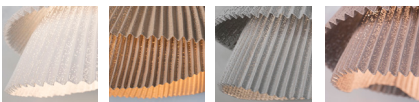

VG04B

MATERIALS & COMPONENTS

LAMPSHADE

Painted stainless steel | One color to choose

BL

BE

G

T

VG03A

VG03B

VG04A

VG04B

MATERIALS & COMPONENTS

LAMPSHADE

Painted stainless steel | One color to choose

BL