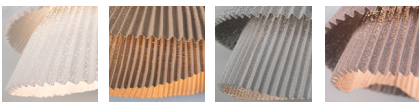

VG04B

MATERIALS & COMPONENTS

LAMPSHADE

Painted stainless steel | One color to choose

BL

BE

G

T

CUSTOM
COLOR

Stainless steel

SUPPORT AND CABLE

Stainless steel

Transparent cable

Standard: 98,4in

RECOMMENDED BULBS

120V - 60Hz

VG03A

VG03B

VG04A

VG04B

MATERIALS & COMPONENTS

LAMPSHADE

Painted stainless steel | One color to choose

BL