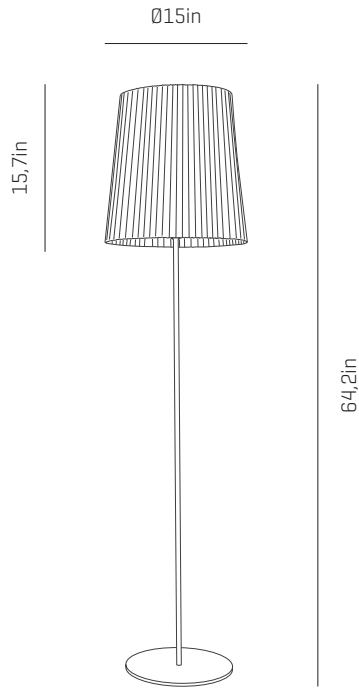

a

by arturo alvarez

virginia collection

USA & Canada

ref. VG03A

MATERIALS & COMPONENTS

LAMPSHADE

Painted stainless steel | One color to choose

CUSTOM
COLOR

Stainless steel

SUPPORT AND CABLE

Stainless steel

Transparent cable

Standard: 98,4in

RECOMMENDED BULBS

120V - 60Hz

E26 LED- Max. 1x12 W

OTHER DATA

NET WEIGHT

23,1lb

PACKAGING

61x 4,3x 4,3in

17,3x 17,3x 19,7in

26,5lb

ELECTRICAL FEATURES

CERTIFICATIONS

425 Peachtree Hills Ave. NE #3 Atlanta, GA 30305
404.876.1064 sales@illumco.com