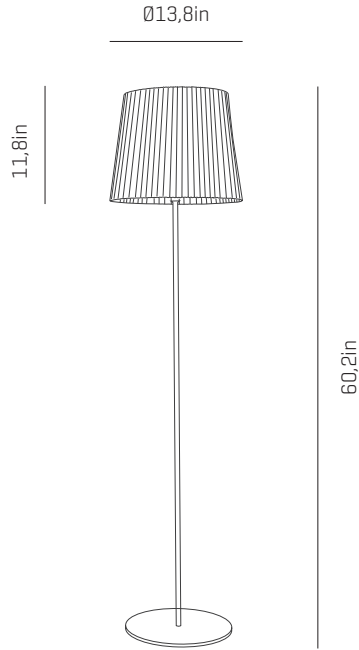

a

by arturo alvarez

virginia collection

USA & Canada

ref. VG03B

MATERIALS & COMPONENTS

LAMPSHADE

Painted stainless steel | One color to choose

CUSTOM
COLOR

Stainless steel

SUPPORT AND CABLE

Stainless steel

Transparent cable

Standard: 98,4in

RECOMMENDED BULBS

120V - 60Hz

E26 LED- Max. 1x12 W

OTHER DATA

NET WEIGHT

22lb

PACKAGING

61x 4,3x 4,3in

16,1x 16,1x 15,7in

25,3lb

ELECTRICAL FEATURES

CERTIFICATIONS

425 Peachtree Hills Ave. NE #3 Atlanta, GA 30305
404.876.1064 sales@illumco.com