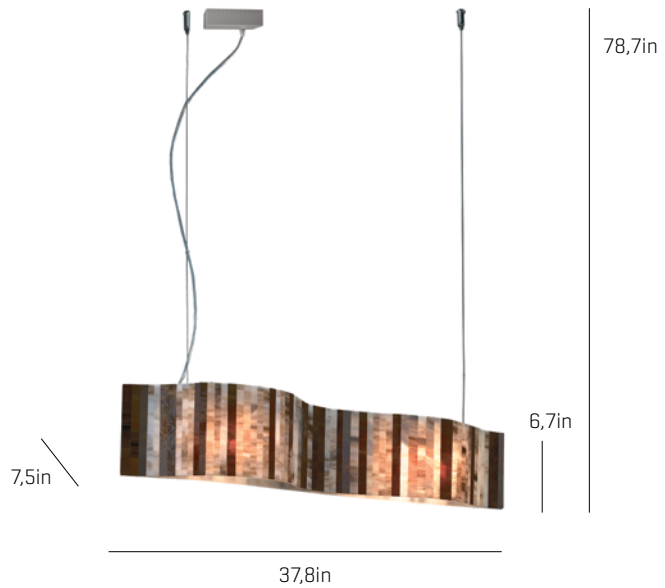

Stainless steel

Black or transparent

LIGHT SOURCE

120V - 60Hz

 G9 Bi - pin - Max. 2x40 W

OTHER TECHNICAL DATA

PACKAGING

31,5x11,8x11,8in
8,2lb

ELECTRICAL FEATURES

CERTIFICATIONS

Vento

ref. **VN04- LD**

LeD / Dimmable

Pendant lamp

[Click here to download:](#)
3D/2D, pictures, photometric curves
and assembly instructions

Vento Collection

VN01

VN02

VN04-LD

VN04-1

VN06

MATERIAL FINISHES

LAMPSHADE

Glass