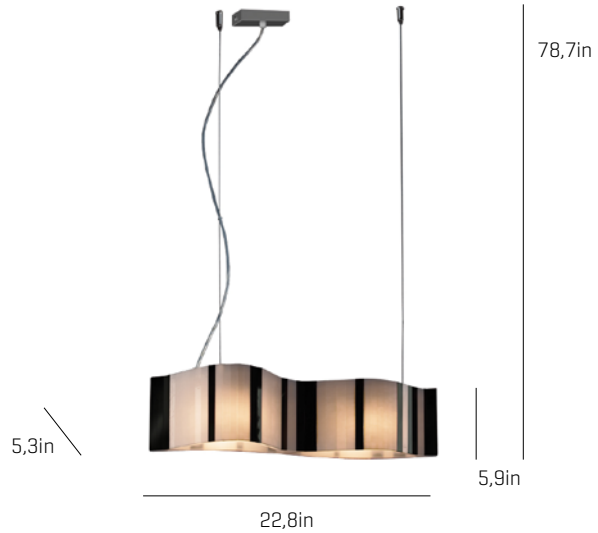

Vento

ref. **VN04-1**

Pendant lamp

[Click here to download:](#)
3D/2D, pictures, photometric curves
and assembly instructions

Vento Collection

VN01

VN02

VN04-LD

VN04-1

VN06

MATERIAL FINISHES

LAMPSHADE

Glass
One color to choose

Color combinations

Pink Brown

CANOPY AND CABLE

Stainless steel

Black or transparent

LIGHT SOURCE

120V - 60Hz

 G9 Bi - pin - Max. 2x40 W

OTHER TECHNICAL DATA

PACKAGING

31,5x11,8x11,8in
8,2lb

One color to choose

Color combinations

Pink Brown

CANOPY AND CABLE

Stainless steel

Black or transparent

Bottom diffuser

LIGHT SOURCE