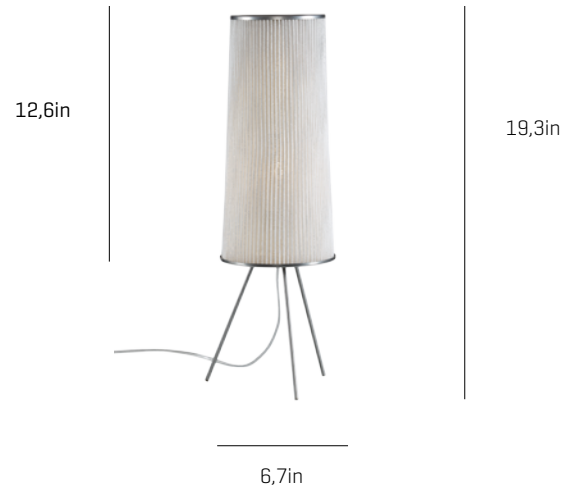

Ura

ref. **UR01**

Table lamp

Ura Collection

MATERIAL FINISHES

LAMPSHADE

Painted stainless steel

One color to choose

CANOPY AND CABLE

Stainless steel

Black cable

LIGHT SOURCE

120V - 60Hz

E26 Med. - Max. 1x100 W

E26 Med. - Max. 1x42 W

E26LED - Max. 1x13 W

upon request:

GU24 - Max. 1x23 W

OTHER TECHNICAL DATA

PACKAGING

24x10,6x7,9in

3,9lb

ELECTRICAL FEATURES

CERTIFICATIONS