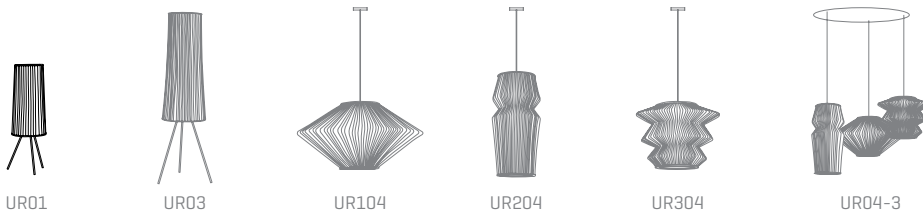

Ura

ref. **UR01**

Table lamp

Ura Collection

MATERIAL FINISHES

LAMPSHADE

Painted stainless steel

One color to choose

CANOPY AND CABLE

Stainless steel

Black cable

LIGHT SOURCE

120V - 60Hz

E26 Med. - Max. 1x100 W

E26 Med. - Max. 1x42 W

E26LED - Max. 1x13 W

upon request:

GU24 - Max. 1x23 W

OTHER TECHNICAL DATA

PACKAGING

24x10,6x7,9in

3,9lb

ELECTRICAL FEATURES

CERTIFICATIONS