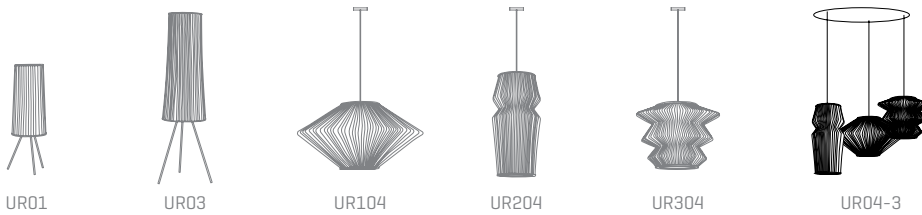

Ura composition

ref. **UR04-3**

Lampshades

refs. 1xUR104, 1xUR204, 1xUR304

Pendant lamp

Ura Collection

MATERIAL FINISHES

LAMPSHADE

Painted stainless steel

One color to choose

CANOPY AND CABLE

DIBOND®

Black or transparent cable

LIGHT SOURCE

120V - 60Hz

 E26 Med. - Max. 3x100 W

 E26 Med. - Max. 3x42 W

 E26LED - Max. 3x13 W

upon request:

 GU24 - Max. 3x23 W

OTHER TECHNICAL DATA

PACKAGING

23,6x31,5x37,4in

22,5lb