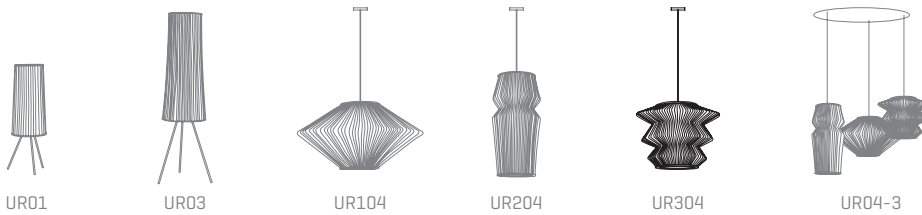

Ura Collection

MATERIAL FINISHES

LAMPSHADE

Painted stainless steel

One color to choose

*For orders of 5 or more units select any color NCS

CANOPY AND CABLE

Steel gloss nickel-plated

Black or transparent cable

LIGHT SOURCE

100~277V- 60Hz

⊕ 18,1W 3000K 1776lm built-in
upon request 2700K 1645lm

Dimming system: 0-10V

OTHER TECHNICAL DATA

PACKAGING

14,2x14,2x11,8in
4,4lb

ELECTRICAL FEATURES

CERTIFICATIONS