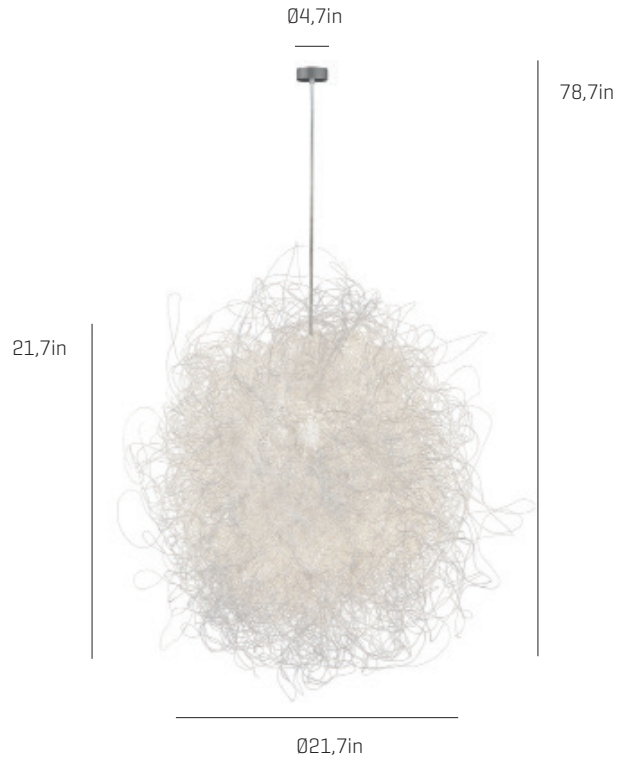

Painted stainless steel thread

One color

CANOPY AND CABLE

Steel gloss nickel-plated

Transparent cable

RECOMMENDED BULBS

120V - 60Hz

 E26 Med. - Max. 1x100 W

 E26 LED - Max. 1x13

upon request:

 GU24 - Max. 1x23 W

OTHER TECHNICAL DATA

NET WEIGHT

1,8lb

PACKAGING

17,3x17,3x15,7in

5,5lb

ELECTRICAL FEATURES

CERTIFICATIONS

Pili

ref. **PL04G**

Pendant lamp

Pili Collection

PL04

PL04G

MATERIAL FINISHES

LAMPSHADE

Painted stainless steel thread

One color

CANOPY AND CABLE

Steel gloss nickel-plated

Transparent cable