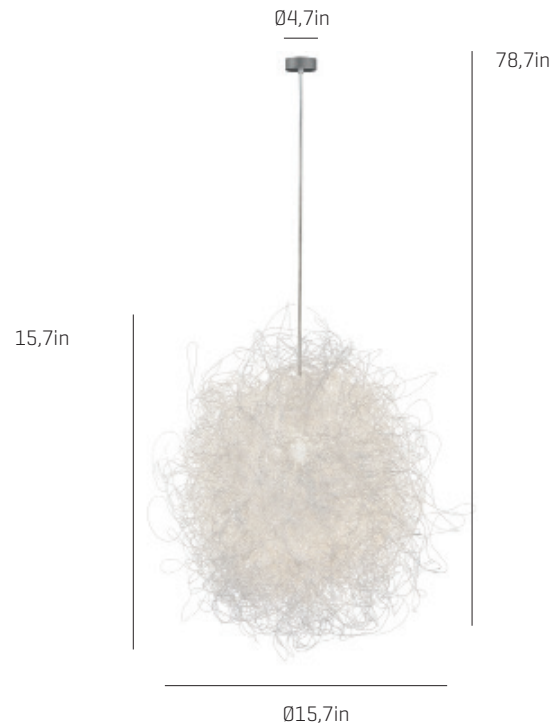

Pili

ref. **PL04**

Pendant lamp

Pili Collection

PL04

PL04G

MATERIAL FINISHES

LAMPSHADE

Painted stainless steel thread

One color

CANOPY AND CABLE

Steel gloss nickel-plated

Transparent cable

RECOMMENDED BULBS

120V - 60Hz

 E26 Med. - Max. 1x100 W

 E26 LED - Max. 1x13

upon request:

 GU24 - Max. 1x23 W

OTHER TECHNICAL DATA

NET WEIGHT

1,8lb

PACKAGING

17,3x17,3x15,7in

PL04G

MATERIAL FINISHES

LAMPSHADE

Painted stainless steel thread

One color

CANOPY AND CABLE

Steel gloss nickel-plated

Transparent cable