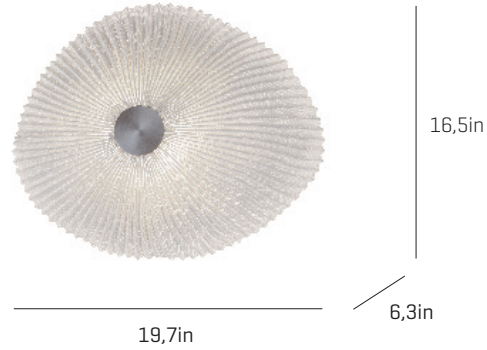

# Onn

LED

ref. **ON06-LD**

LED / DIMMABLE

Wall sconce & ceiling flush mount