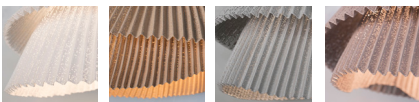

by arturo alvarez

nevo collection

USA & Canada

ref. NE04

MATERIALS & COMPONENTS

LAMPSHADE

Painted stainless steel | One color to choose

BL