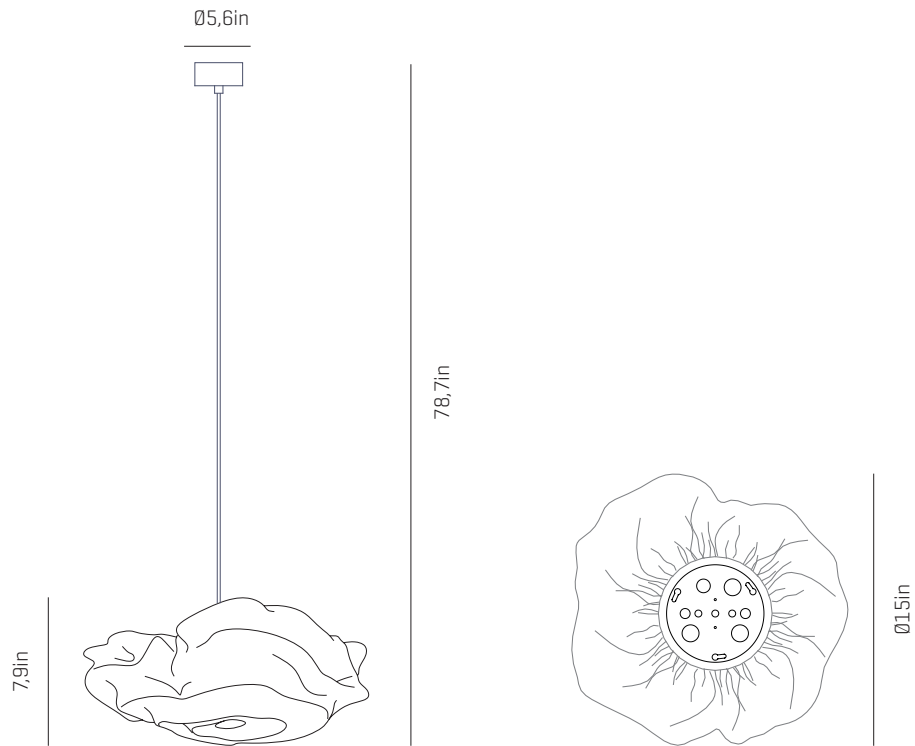

a

by arturo alvarez

nevo collection

LED