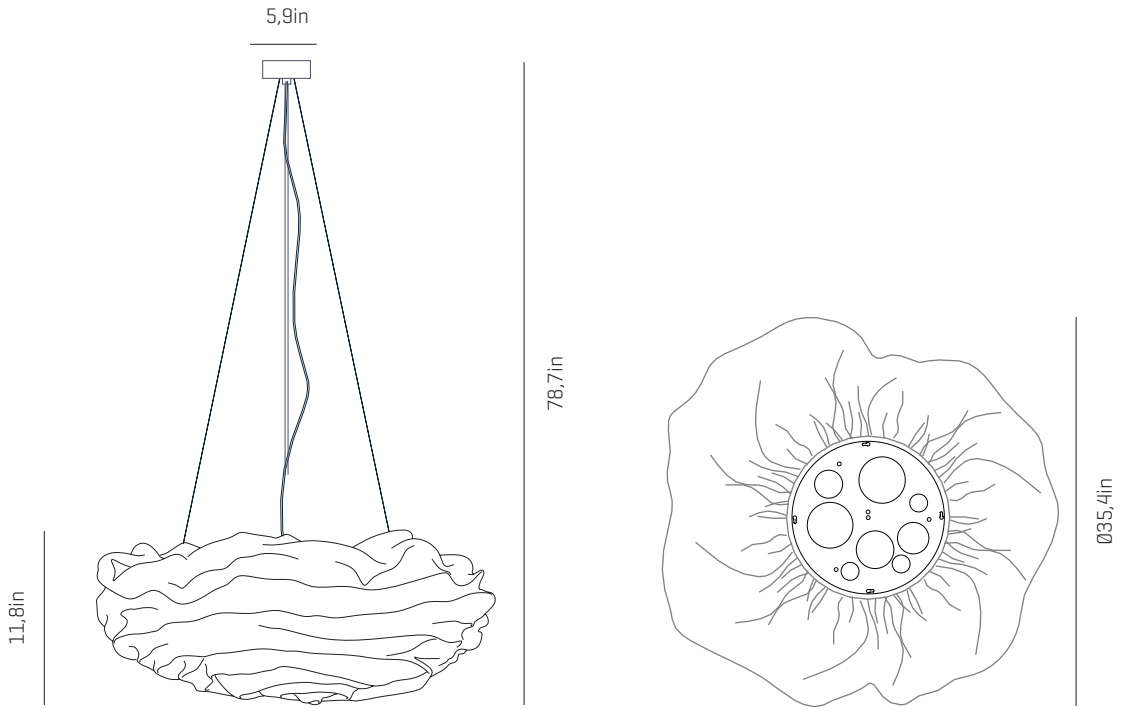

a

by arturo alvarez

nevo collection