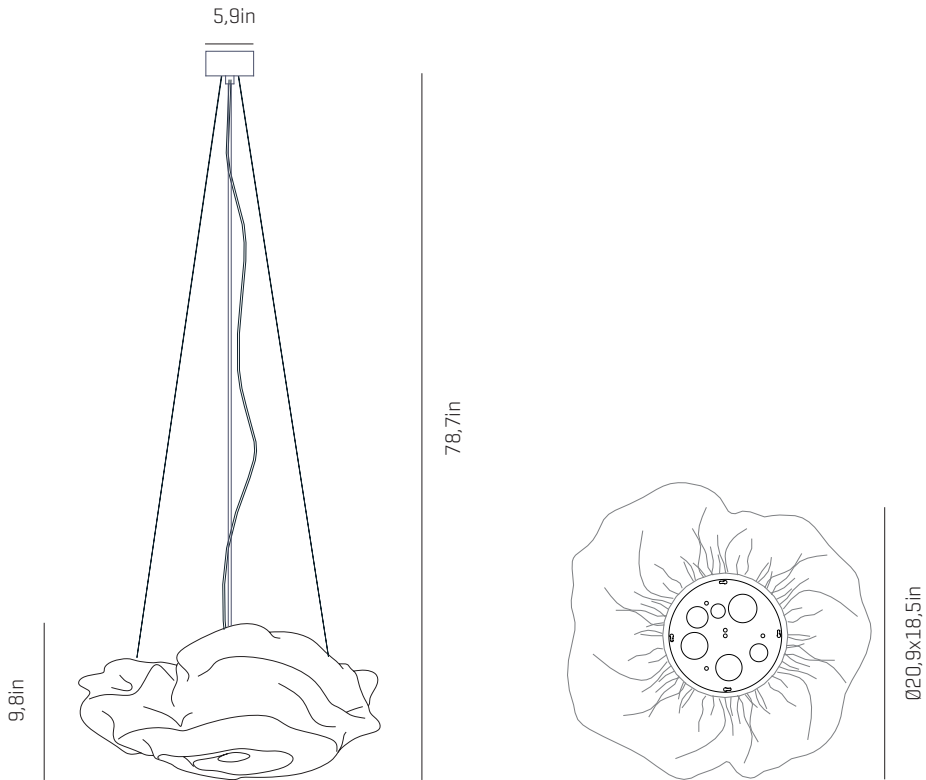

a

by arturo alvarez

nevo collection