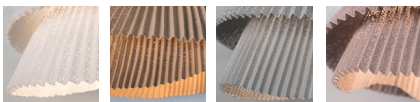

by arturo alvarez

nevo collection

LED

USA & Canada

ref. NE04-1-LD

MATERIALS & COMPONENTS

LAMPSHADE

Painted stainless steel | One color to choose