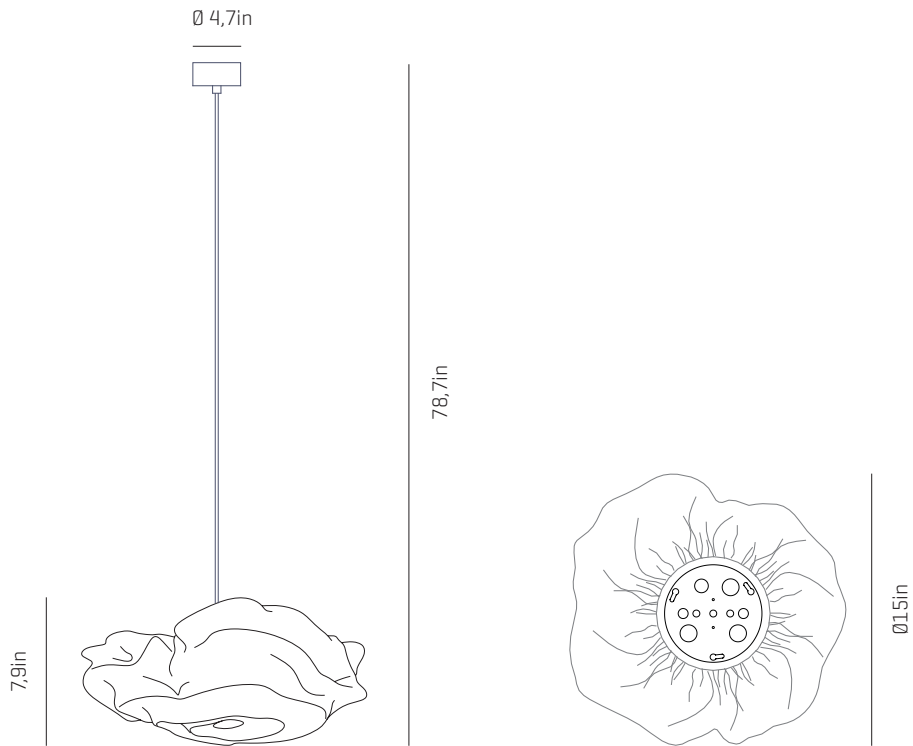

a

by arturo alvarez

nevo collection