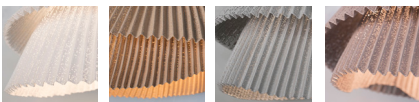

a

by arturo alvarez

nevo collection

USA & Canada

ref. NE04-1

MATERIALS & COMPONENTS

LAMPSHADE

Painted stainless steel | One color to choose

BL

BE

G

T

CUSTOM
COLOR

Steel gloss nickel-plated and stainless steel

CANOPY AND CABLE

Steel gloss nickel-plated and stainless steel