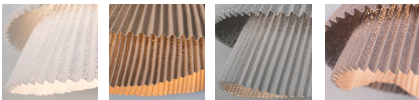

nevo collection

USA & Canada

ref. NE04G

MATERIALS & COMPONENTS

LAMPSHADE

Painted stainless steel | One color to choose

BL

BE

G

T

CUSTOM
COLOR

Steel gloss nickel-plated and stainless steel

CANOPY AND CABLE

Steel gloss nickel-plated and stainless steel

Transparent or black cable

Standard: 78,7in