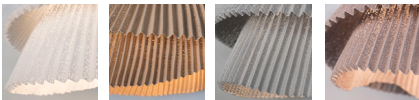

by arturo alvarez

nevo collection

USA & Canada
ref. NE04-11

MATERIALS & COMPONENTS

LAMPSHADE

Painted stainless steel | One color to choose

BL

BE