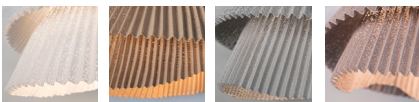

a

by arturo alvarez

nevo collection

USA & Canada

ref. NE04-6

MATERIALS & COMPONENTS

LAMPSHADE

Painted stainless steel | One color to choose

BL

BE

G

T

CUSTOM
COLOR

Steel gloss nickel-plated and stainless steel

ref. 3xNE06P, 3xNE04-1

CANOPY AND CABLE

by arturo alvarez

nevo collection

USA & Canada
ref. NE04-11

MATERIALS & COMPONENTS

LAMPSHADE

Painted stainless steel | One color to choose

BL

BE