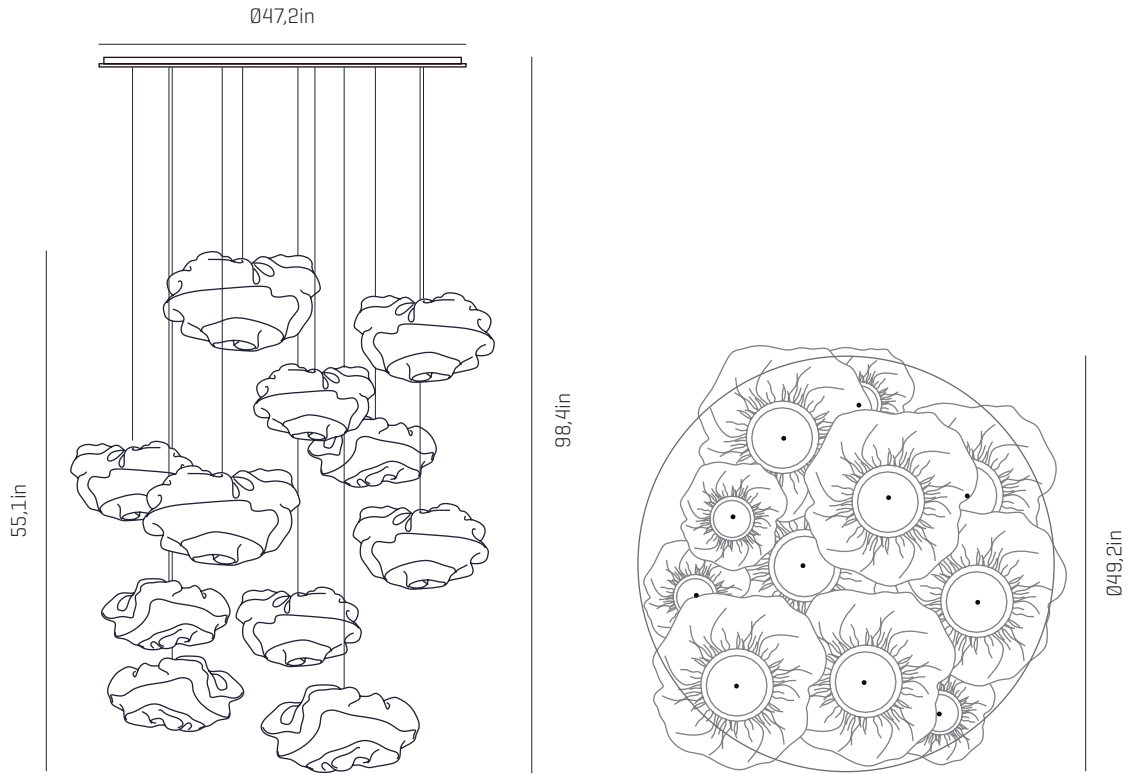

a

by arturo alvarez

nevo collection

USA & Canada
ref. NE04-11