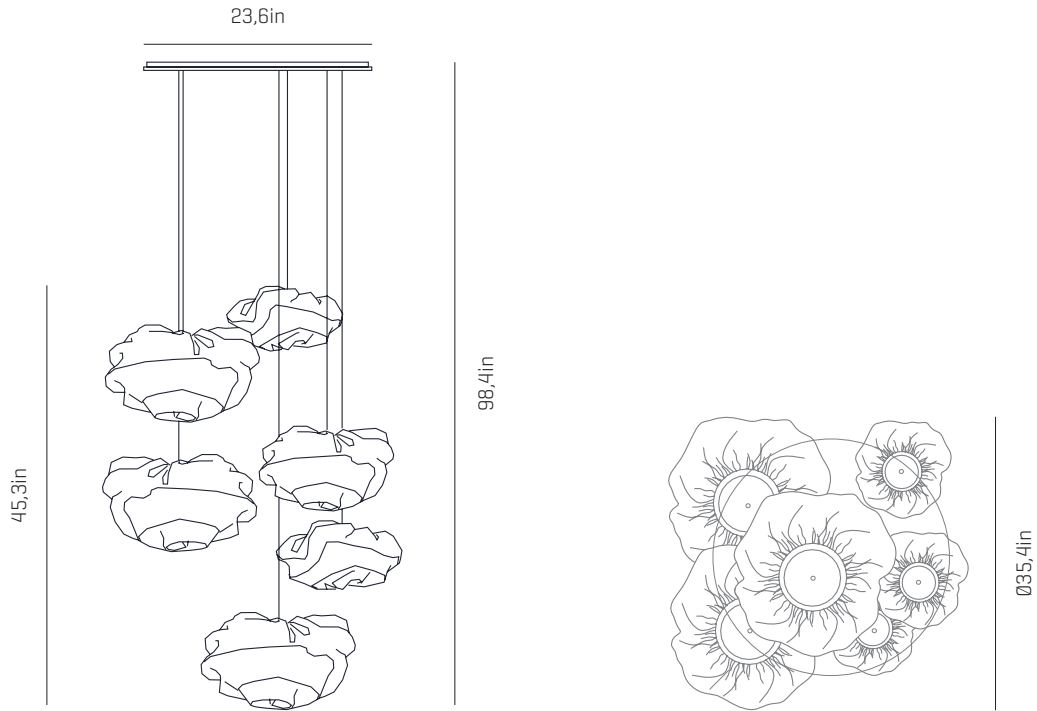

a

by arturo alvarez

nevo collection

USA & Canada

ref. NE04-6

MATERIALS & COMPONENTS

LAMPSHADE

Painted stainless steel | One color to choose

BL

BE

G

T

CUSTOM
COLOR

Steel gloss nickel-plated and stainless steel

ref. 3xNE06P, 3xNE04-1

CANOPY AND CABLE

31,5x 49,2x 53,1in

116,8lb

ELECTRICAL FEATURES

CERTIFICATIONS