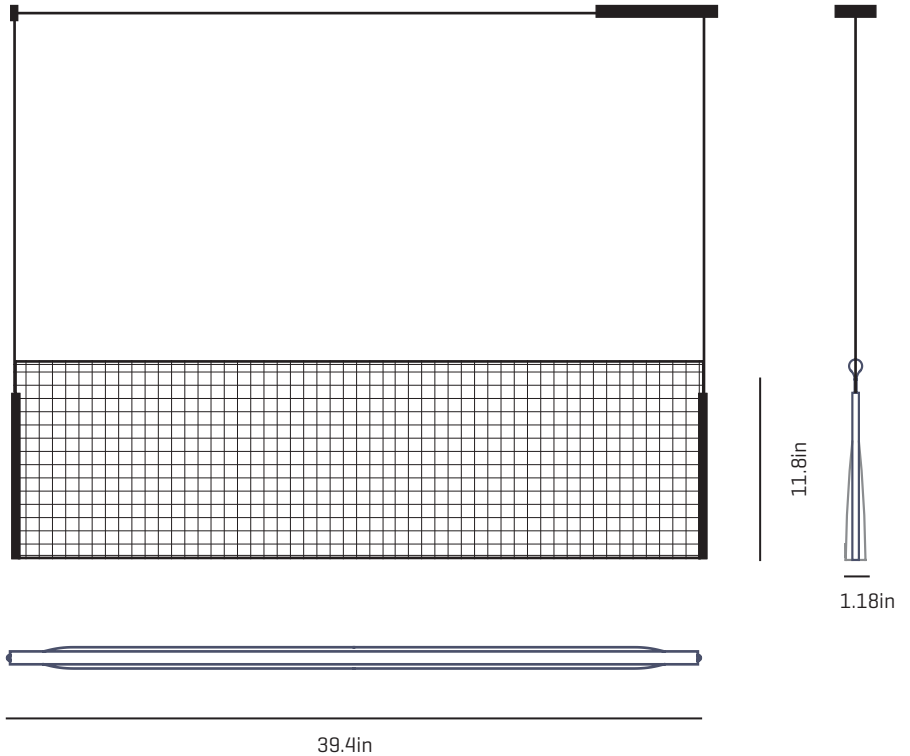

a

emotional light

nebra collection

LED

USA & Canada
ref. NB04

NB04

MATERIALS & COMPONENTS

LAMPSHADE

Painted stainless steel | One color to choose

BE

T

CUSTOM
COLOR

Steel painted in black
Aluminium
Interior & bottom diffuser

CANOPY AND CABLE

Steel painted in black

Black cable

Standard: 200cm | 78,7in
Lenght/largo customizable