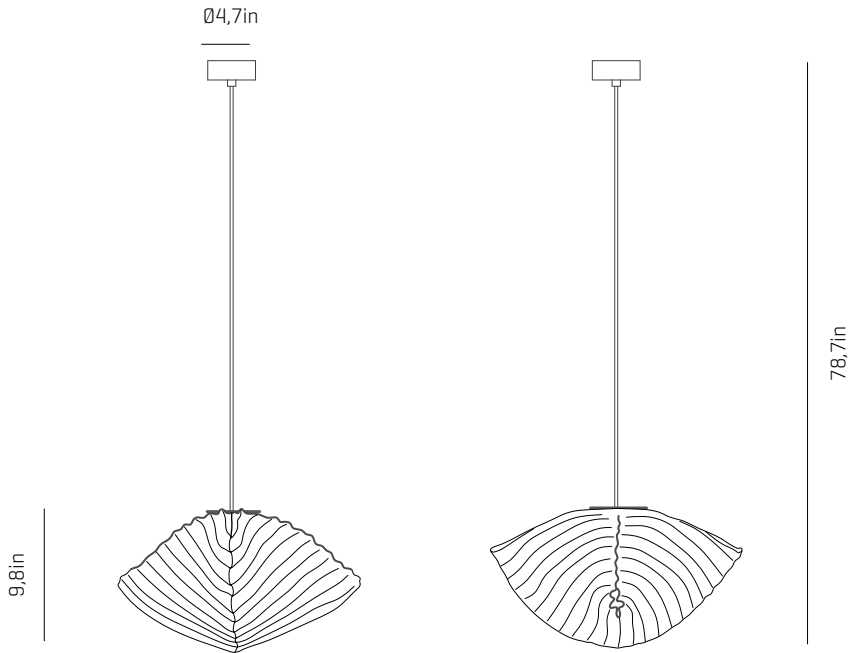

a

emotional light

lea collection

USA & Canada
ref. LA04