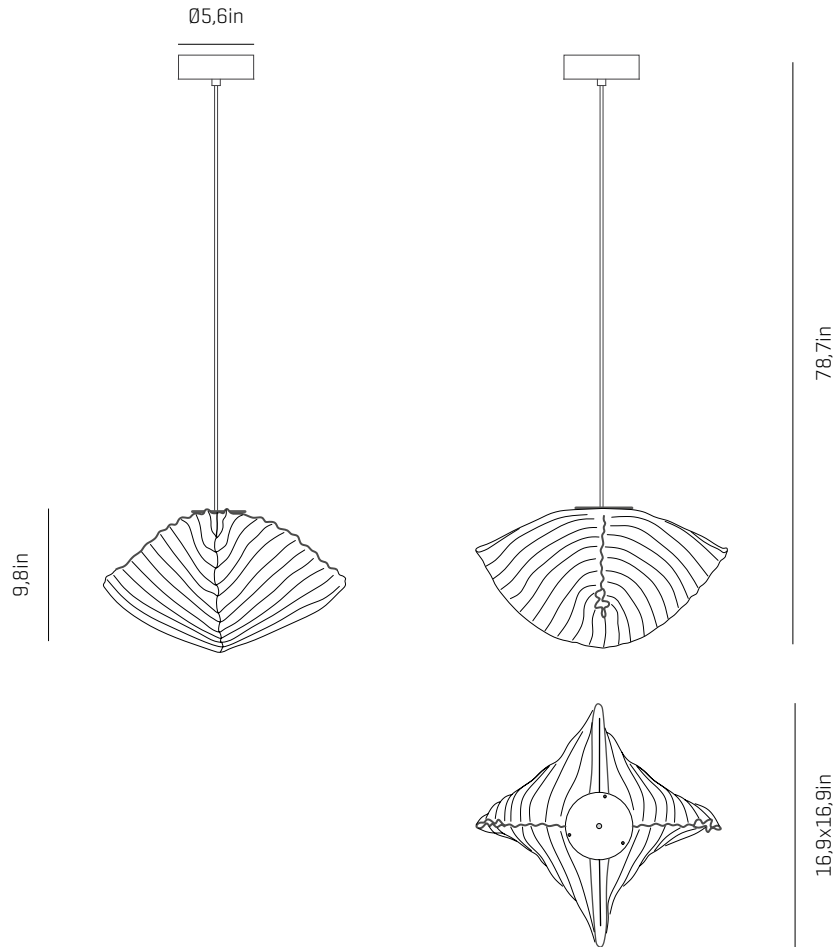

Standard: 78,7in

Length customizable

RECOMMENDED BULBS

120V - 60Hz

 E26 LED- Max. 1x12 W

OTHER DATA

NET WEIGHT

2,2lb

PACKAGING

14,2x14,2x12,2in

4,2lb

ELECTRICAL FEATURES

CERTIFICATIONS

a

emotional light

lea collection

LED

USA & Canada

ref. LA04-LD

LA04-LD

MATERIALS & COMPONENTS

LAMPSHADE

Painted stainless steel | One color to choose

BL

G

CUSTOM
COLOR

Stainless steel

CANOPY AND CABLE

Steel gloss nickel-plated

Transparent or black cable

Standard: 78,7in

Length customizable