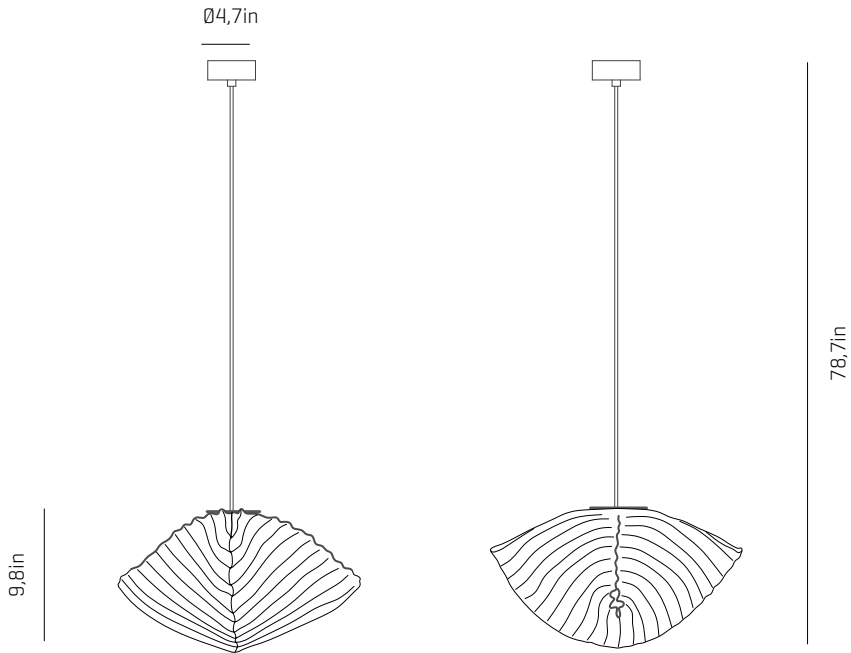

a

emotional light

lea collection

USA & Canada
ref. LA04

LA04

16,9x16,9in

MATERIALS & COMPONENTS

LAMPSHADE

Standard: 78,7in

Length customizable

RECOMMENDED BULBS

120V - 60Hz

 E26 LED- Max. 1x12 W

OTHER DATA

NET WEIGHT

2,2lb

G

CUSTOM
COLOR

Stainless steel

CANOPY AND CABLE

Steel gloss nickel-plated

Transparent or black cable

Standard: 78,7in

Length customizable

17,3x 17,3x 15,7in

5,3lb

ELECTRICAL FEATURES

CERTIFICATIONS