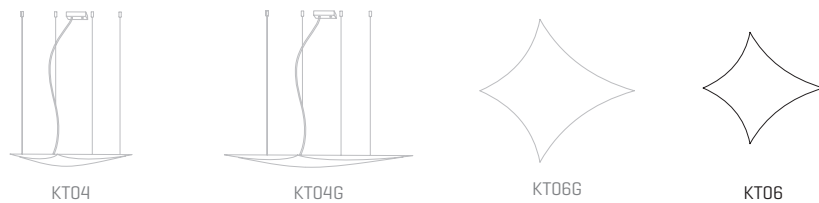

Kite Collection

MATERIAL FINISHES

LAMPSHADE

SIMETECH® by arturo alvarez

One color to choose

Inside diffuser

SUPPORT

Stainless steel

MOUNTING OPTIONS

Wall sconce
& Ceiling flush mount

LIGHT SOURCE BUILT IN

100~277V - 60Hz

□□□□ 24W 3000K 3780lm built-in

upon request 2700K 3636lm

Dimming system: 0-10V
upon request PHASE CONTROL (only 120V)

OTHER TECHNICAL DATA

NET WEIGHT

18,7lb

PACKAGING

28x28x5,9in

19,9lb

ELECTRICAL FEATURES

CERTIFICATIONS